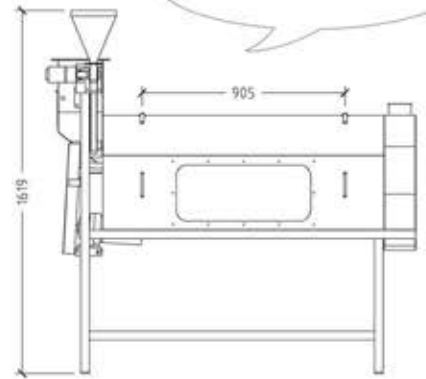

# Chemical Seed Treater

IPMA INDUSTRY SDN. BHD.

益马工业有限公司

198501004398 (136837-P)

Model: CT-380

TOP VIEW

SIDE VIEW

ISOMETRIC VIEW

FRONT VIEW

Model	Output Capacity	Dimension MM (LxWxH)
Chemical Seed Treater	2-3 mt/hr	1649 x 550 x 1619

[www.ipmaindustry.com](http://www.ipmaindustry.com)

Details provided about the properties and usability of the products are purely for information purposes and do not constitute a guarantee of these characteristics. The extent of goods delivered and services performed is determined by the subject matter of the specific contract. No liability accepted for errors or omissions.