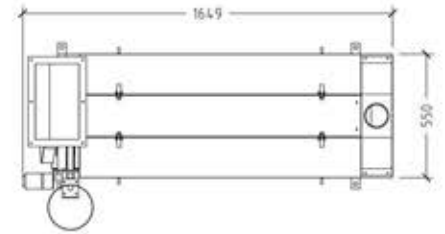

# Chemical Seed Treater

IPMA INDUSTRY SDN. BHD.

益马工业有限公司

198501004398 (136837-P)

Model: CT-380

TOP VIEW

SIDE VIEW

ISOMETRIC VIEW

FRONT VIEW

Model	Output Capacity	Dimension MM (LxWxH)
Chemical Seed Treater	2-3 mt/hr	1649 x 550 x 1619

[www.ipmaindustry.com](http://www.ipmaindustry.com)

Details provided about the properties and usability of the products are purely for information purposes and do not constitute a guarantee of these characteristics. The extent of goods delivered and services performed is determined by the subject matter of the specific contract. No liability accepted for errors or omissions.