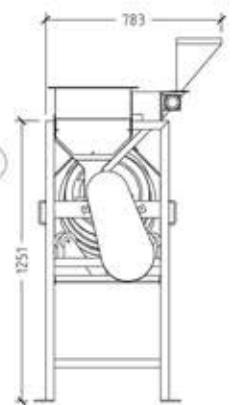

# Chemical Seed Treater

IPMA INDUSTRY SDN. BHD.

益马工业有限公司

198501004398 (136837-P)

Model: CT-380

TOP VIEW

SIDE VIEW

ISOMETRIC VIEW

FRONT VIEW

Model	Output Capacity	Dimension MM (LxWxH)
Chemical Seed Treater	2-3 mt/hr	1649 x 550 x 1619

[www.ipmaindustry.com](http://www.ipmaindustry.com)

Details provided about the properties and usability of the products are purely for information purposes and do not constitute a guarantee of these characteristics. The extent of goods delivered and services performed is determined by the subject matter of the specific contract. No liability accepted for errors or omissions.