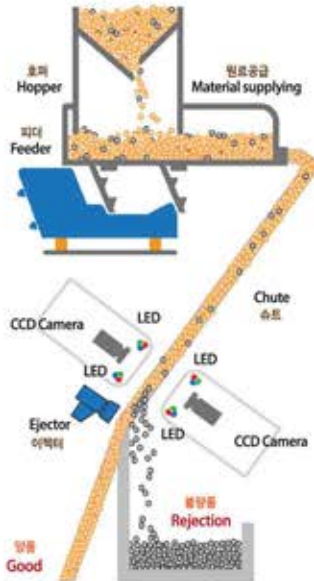

Colour Sorter Model: S90

Sorting Principle

Semi-permanent high luminous LED, FULL COLOR CCD camera and high speed SMC Ejector are guaranteed to produce the best quality product.

Analysis Ability of CCD Camera With R.G.B