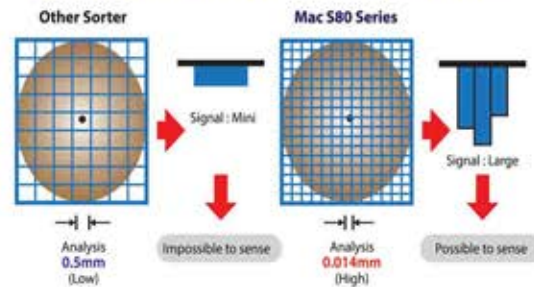

Colour Sorter Model: S90

Sorting Principle

Semi-permanent high luminous LED, FULL COLOR CCD camera and high speed SMC Ejector are guaranteed to produce the best quality product.

Analysis Ability of CCD Camera With R.G.B