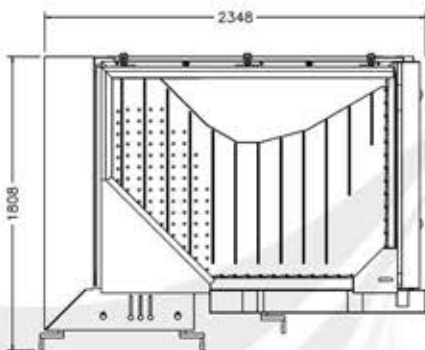

Gravity Separator

IPMA INDUSTRY SDN. BHD.

益马工业有限公司

198501004398 (136837-P)

Model: GS-40

TOP VIEW

FRONT VIEW

SIDE VIEW

Model	Screen Area	Capacity	Motor Reciprocating	Motor Fan
GS-40	2.3 M ²	3.0 - 4.0 TPH	1.10 KW	7.5 KW

www.ipmaindustry.com

Details provided about the properties and usability of the products are purely for information purposes and do not constitute a guarantee of these characteristics. The extent of goods delivered and services performed is determined by the subject matter of the specific contract. No liability accepted for errors or omissions.