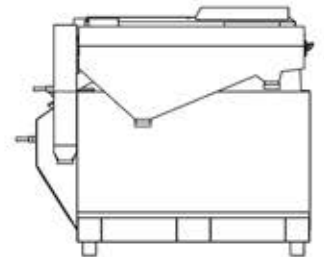

Gravity Separator

IPMA INDUSTRY SDN. BHD.

益马工业有限公司

198501004398 (136837-P)

Model: GS-40

TOP VIEW

FRONT VIEW

SIDE VIEW

Model	Screen Area	Capacity	Motor Reciprocating	Motor Fan
GS-40	2.3 M ²	3.0 - 4.0 TPH	1.10 KW	7.5 KW

www.ipmaindustry.com

Details provided about the properties and usability of the products are purely for information purposes and do not constitute a guarantee of these characteristics. The extent of goods delivered and services performed is determined by the subject matter of the specific contract. No liability accepted for errors or omissions.