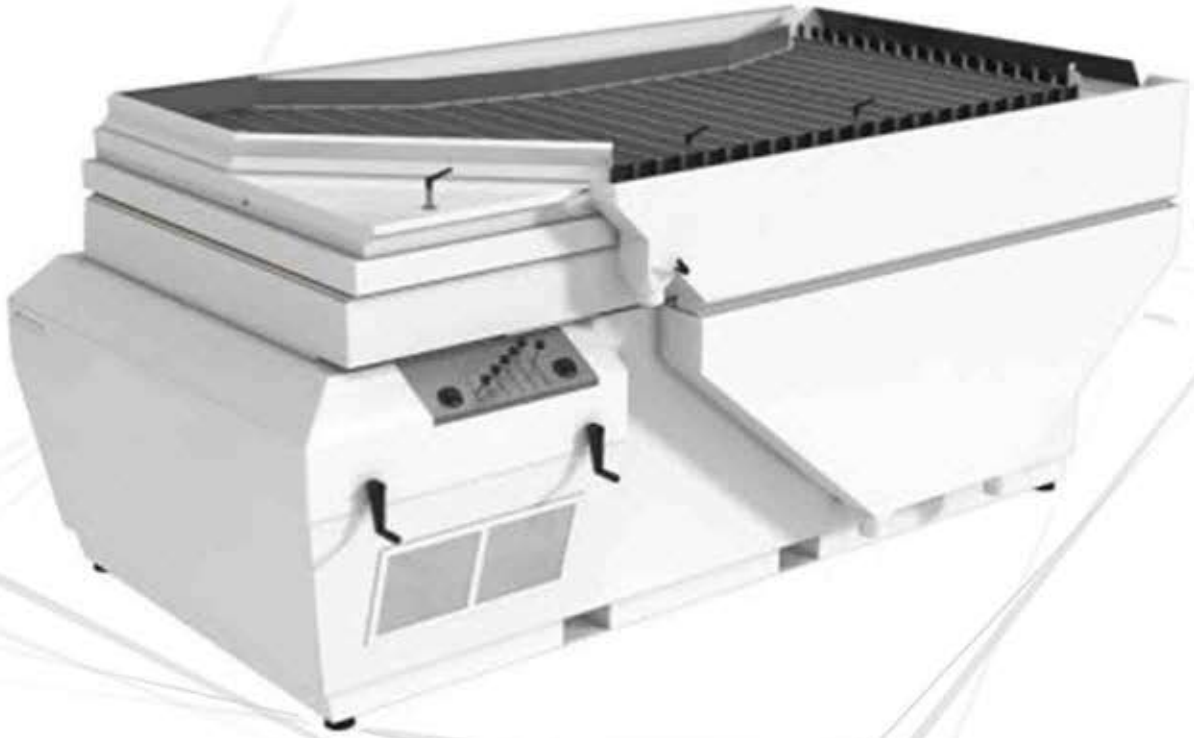

Gravity Separator

IPMA INDUSTRY SDN. BHD.

益马工业有限公司

198501004398 (136837-P)

Model: GS-40

TOP VIEW

FRONT VIEW

SIDE VIEW

Model	Screen Area	Capacity	Motor Reciprocating	Motor Fan
GS-40	2.3 M ²	3.0 - 4.0 TPH	1.10 KW	7.5 KW

www.ipmaindustry.com

Details provided about the properties and usability of the products are purely for information purposes and do not constitute a guarantee of these characteristics. The extent of goods delivered and services performed is determined by the subject matter of the specific contract. No liability accepted for errors or omissions.