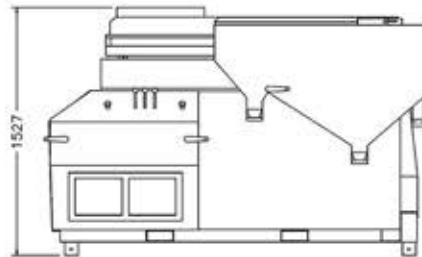

Gravity Separator

IPMA INDUSTRY SDN. BHD.

益马工业有限公司

198501004398 (136837-P)

Model: GS-40

TOP VIEW

FRONT VIEW

SIDE VIEW

Model	Screen Area	Capacity	Motor Reciprocating	Motor Fan
GS-40	2.3 M ²	3.0 - 4.0 TPH	1.10 KW	7.5 KW

www.ipmaindustry.com

Details provided about the properties and usability of the products are purely for information purposes and do not constitute a guarantee of these characteristics. The extent of goods delivered and services performed is determined by the subject matter of the specific contract. No liability accepted for errors or omissions.