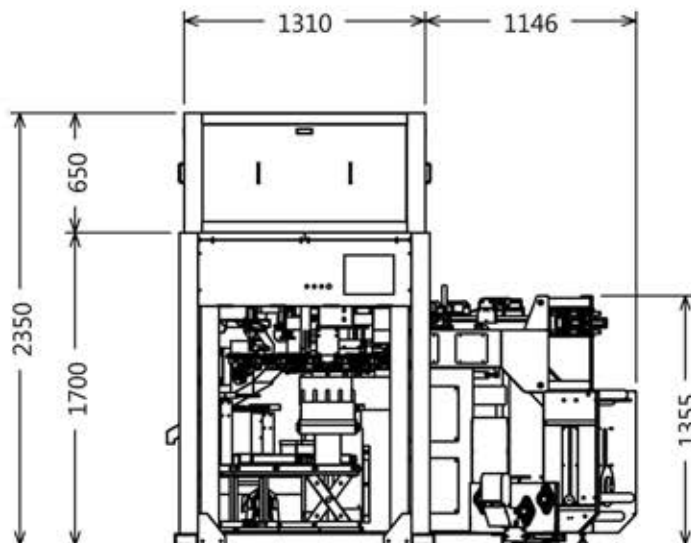

Technical Specification

High Speed Rotary Packer

Model: RTP-1000W

TOP VIEW

ISOMETRIC VIEW

LEFT VIEW

RIGHT VIEW