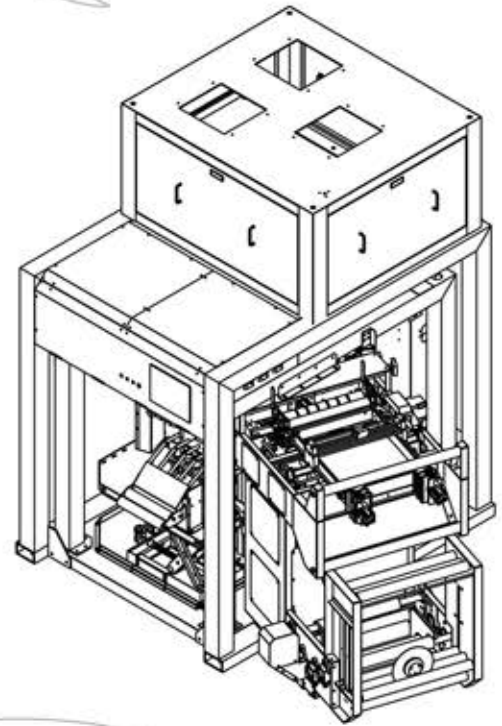

Technical Specification

High Speed Rotary Packer

Model: RTP-1000W

TOP VIEW

ISOMETRIC VIEW

LEFT VIEW

RIGHT VIEW