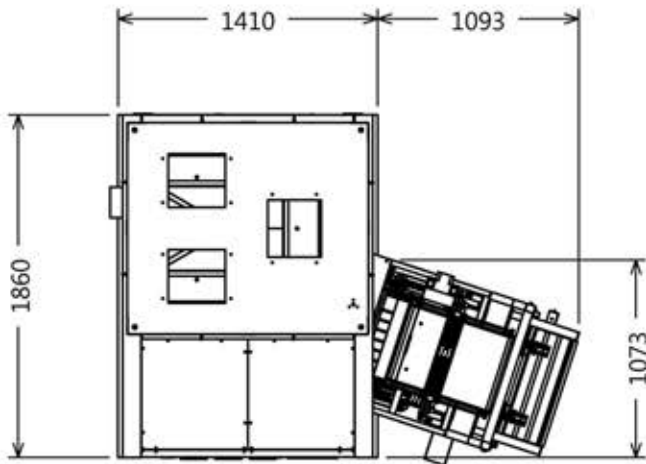

Technical Specification

High Speed Rotary Packer

Model: RTP-1000W

TOP VIEW

ISOMETRIC VIEW

LEFT VIEW

RIGHT VIEW