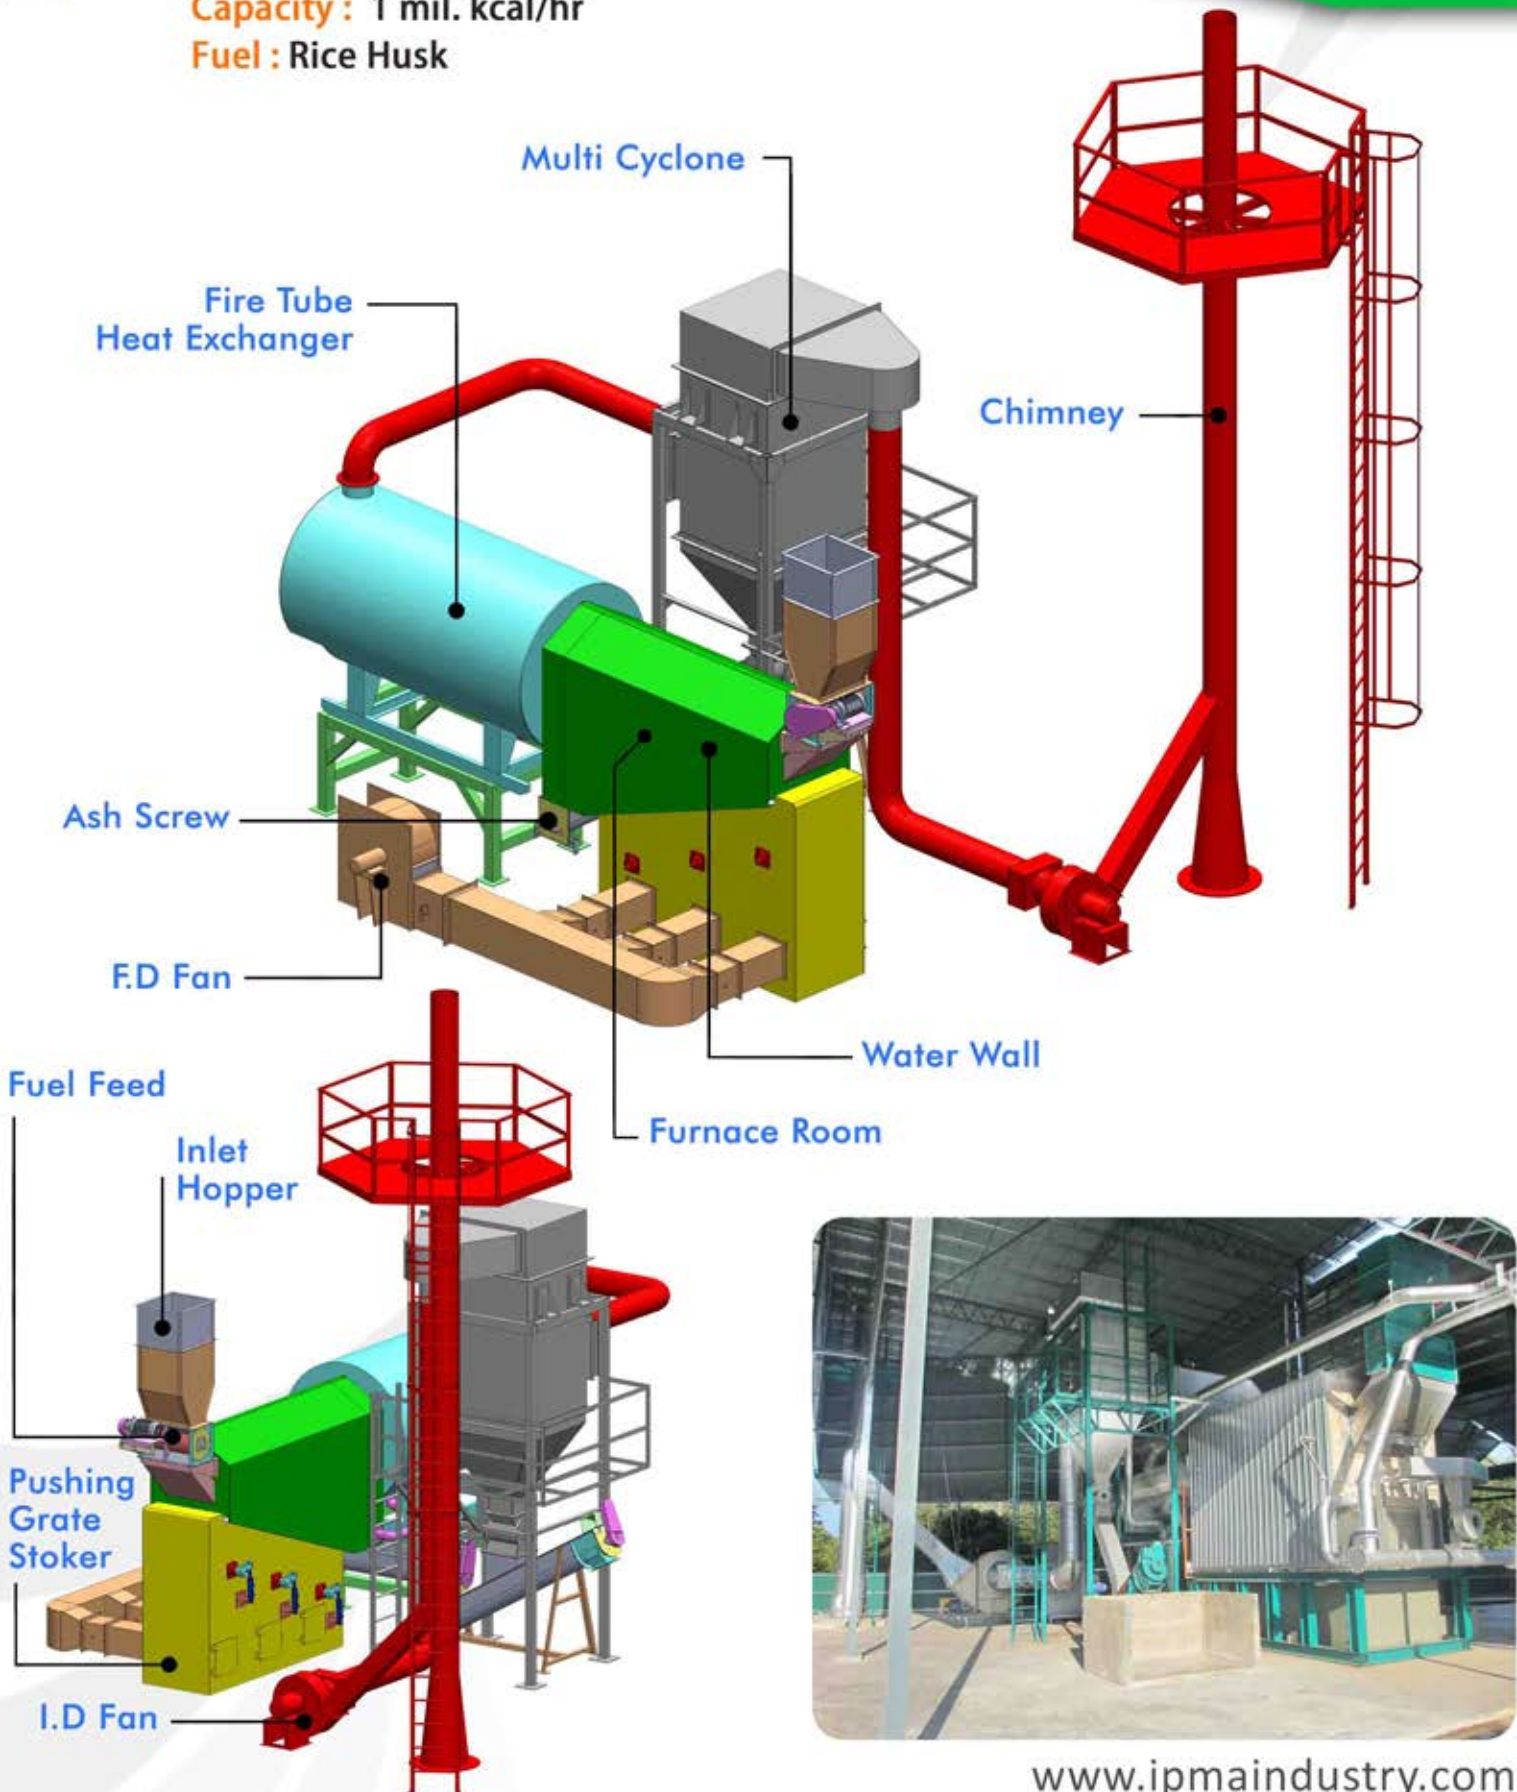

Hot Water Heater Pushing Grate

IPMA INDUSTRY SDN. BHD.

益马工业有限公司

198501004398 (136837-P)

Capacity : 1 mil. kcal/hr
Fuel : Rice Husk

www.ipmaindustry.com

Details provided about the properties and usability of the products are purely for information purposes and do not constitute a guarantee of these characteristics. The extent of goods delivered and services performed is determined by the subject matter of the specific contract. No liability accepted for errors or omissions.

IPMA

Your One Stop Rice Processing And Solution Centre!

Technical Specification

Hot Water Heater Pushing Grate

Capacity : 1 mil. kcal/hr

ISO 9001 : 2015
Approval No : 0048394