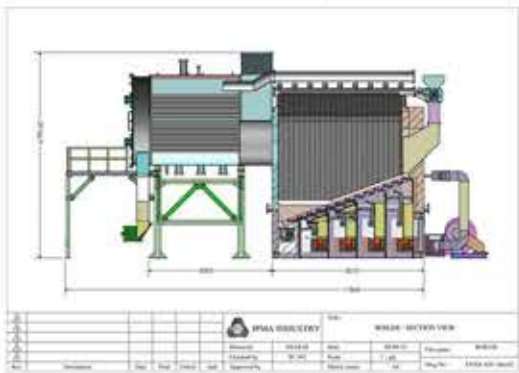

Pushing Grate - Hot Water Heater

Capacity : 4 mil kcal/hr

198501004398 (136837-P)

Pushing Grate - Hot Water Heater

Capacity : 4 mil kcal/hr

1 Confirmation of Sale & Engineering Drawing

2 Exemption letter

3 Machine Assembly

Address : Lot 1266, Bandar Darulaman Industrial Park, 06000 Jitra, Kedah Darul Aman, Malaysia.

Pushing Grate - Hot Water Heater

Capacity : 4 mil kcal/hr

www.ipmaindustry.com

6 Site Installation

7 Complete Installation & Commissioning