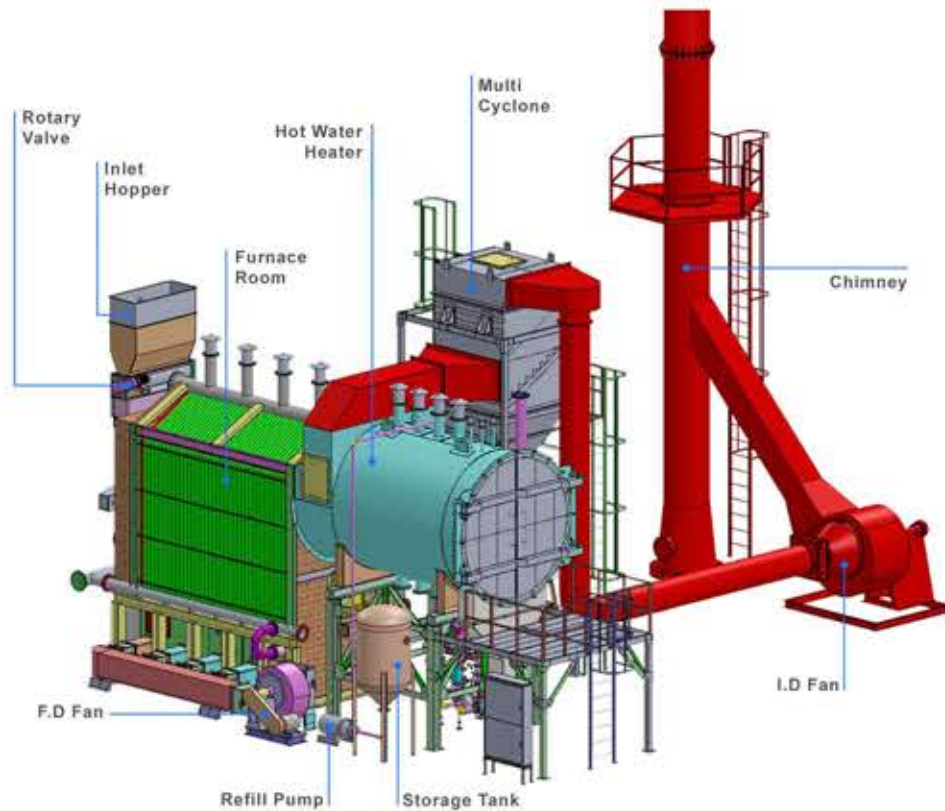

5 Delivery

198501004398 (136837-P)

For more inquiry, please call (+604) 917 8799 / 917 1799 / 916 2799

Fax : (604) 917 6799

Email : ipma@ipmaindustry.com

Website : www.ipmaindustry.com

Address : Lot 1266, Bandar Darulaman Industrial Park, 06000 Jitra, Kedah Darul Aman, Malaysia.