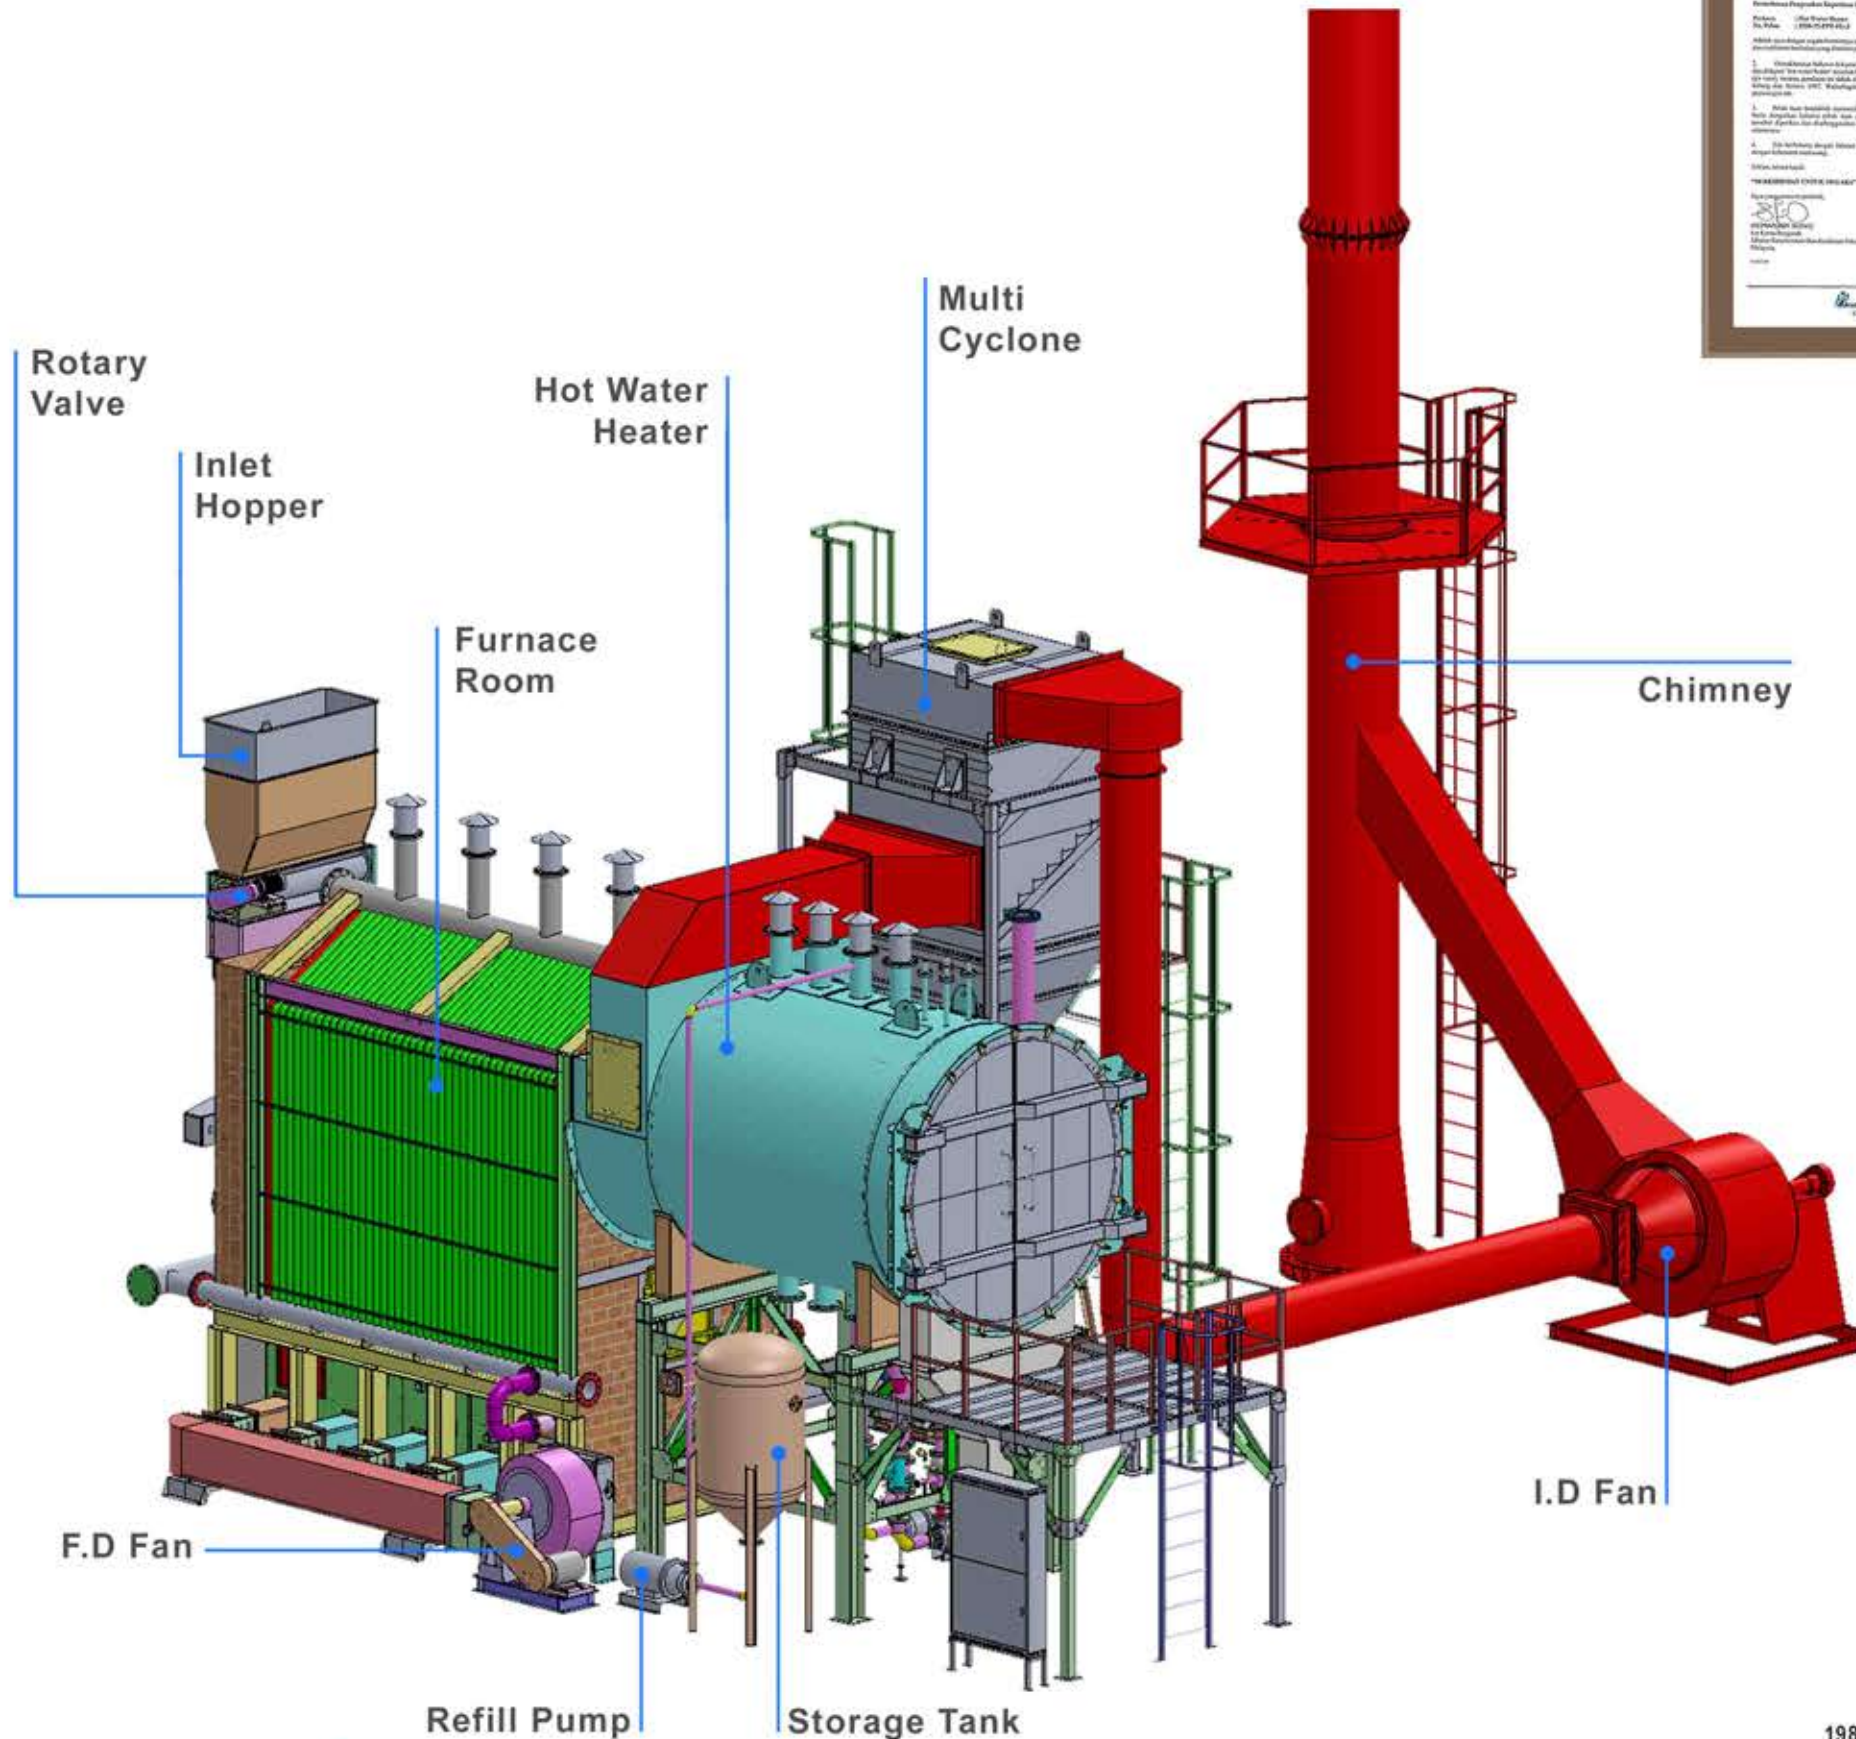

Pushing Grate - Hot Water Heater

Capacity : 4 mil kcal/hr

198501004398 (136837-P)

Pushing Grate - Hot Water Heater

Capacity : 4 mil kcal/hr

1 Confirmation of Sale & Engineering Drawing

2 Exemption letter

3 Machine Assembly

Address : Lot 1266, Bandar Darulaman Industrial Park, 06000 Jitra, Kedah Darul Aman, Malaysia.

Pushing Grate - Hot Water Heater

Capacity : 4 mil kcal/hr

www.ipmaindustry.com

6 Site Installation

7 Complete Installation & Commissioning