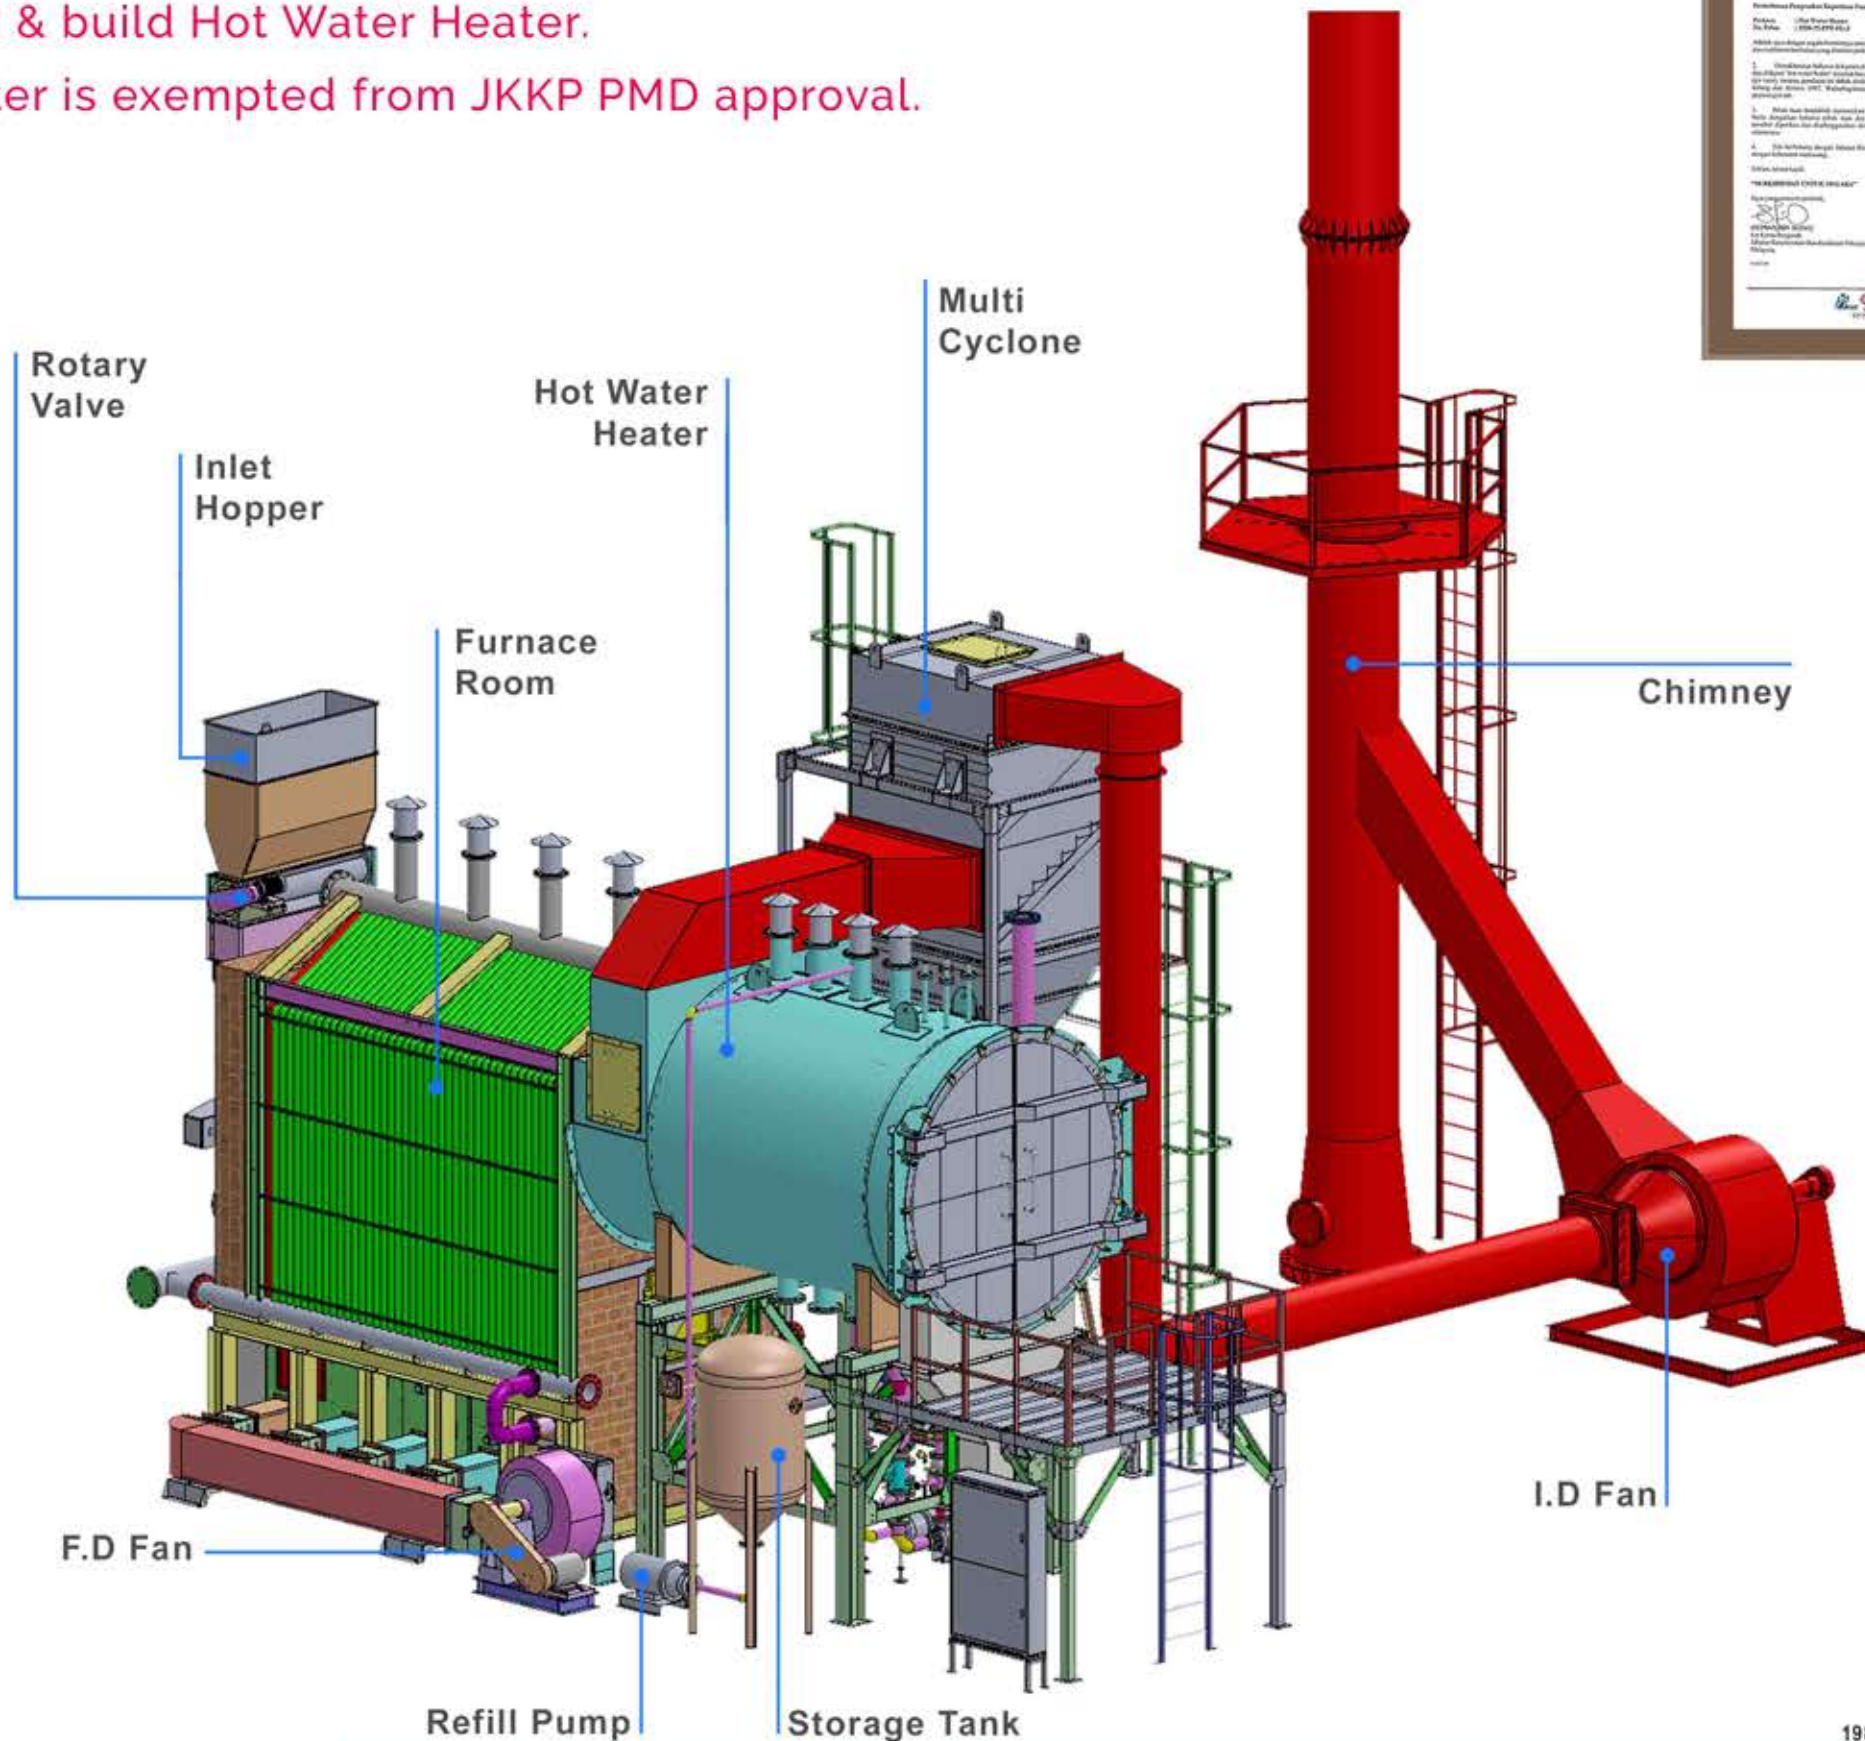

Pushing Grate - Hot Water Heater

Capacity : 4 mil kcal/hr

- ➔ Inhouse design & build Hot Water Heater.
- ➔ This water heater is exempted from JKKP PMD approval.

198501004398 (136837-P)

Pushing Grate - Hot Water Heater