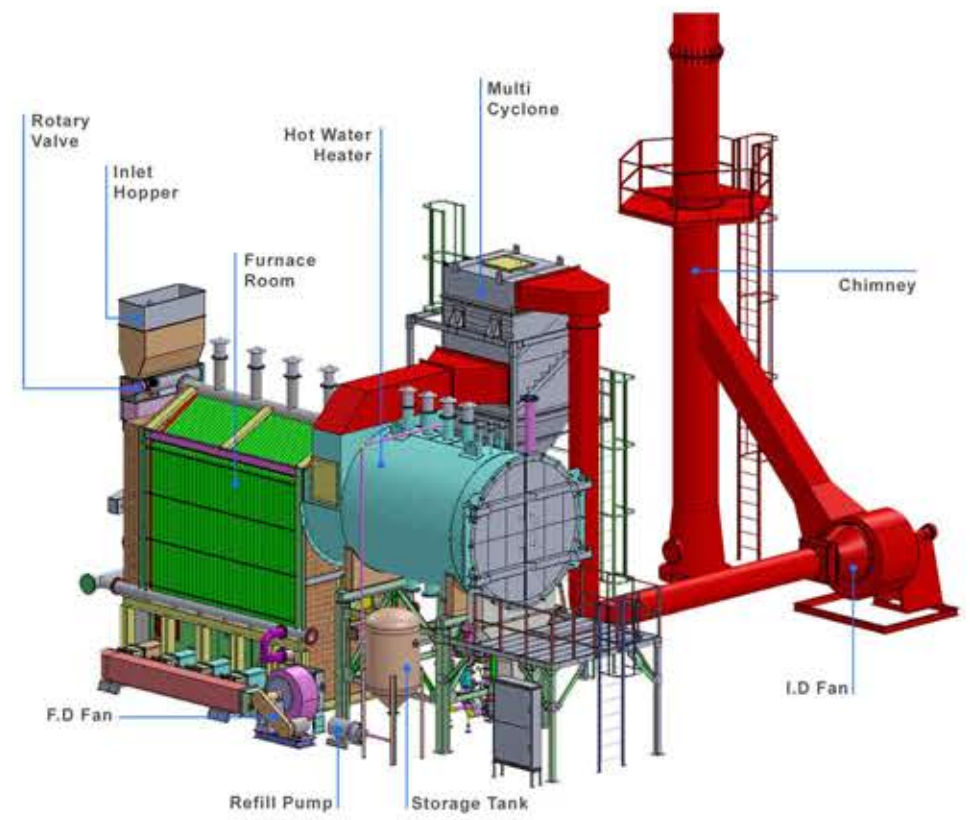

5 Delivery

198501004398 (136837-P)

Ipma Industry Sdn. Bhd.

For more inquiry, please call (+604) 917 8799 / 917 1799 / 916 2799

Fax : (604) 917 6799

Email : ipma@ipmaindustry.com

Website : www.ipmaindustry.com

Address : Lot 1266, Bandar Darulaman Industrial Park, 06000 Jitra, Kedah Darul Aman, Malaysia.