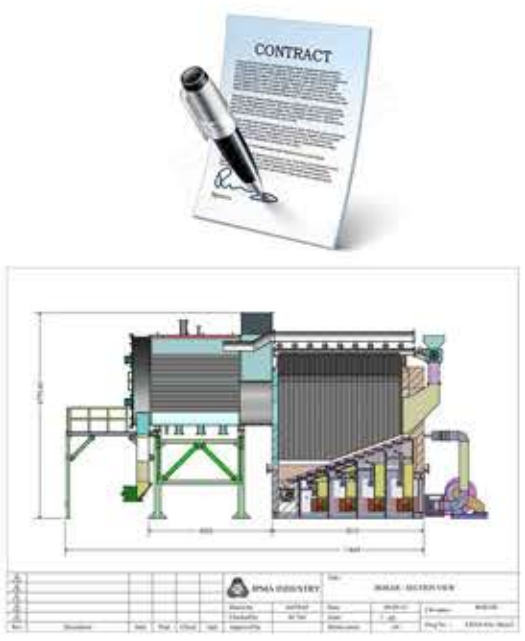

Pushing Grate - Hot Water Heater

Capacity : 4 mil kcal/hr

www.ipmaindustry.com

- → Inhouse design & build Hot Water Heater.
- → This water heater is exempted from JKPP PMD approval.

1 Confirmation of Sale & Engineering Drawing

2 JKPP exemption letter