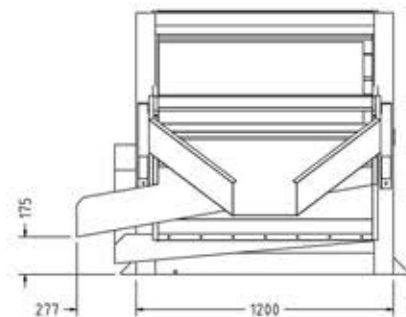

Technical Specification

Husk Sifter

Model : HKS-1000

PLAN VIEW

ISOMETRIC VIEW

SIDE VIEW

FRONT VIEW

Model	Power Requirement	Output Capacity	Number of Screen	Dimension(MM) (L x W x H)
HKS-1000	3.0 HP		2 Layer	3731 x 1477 x 1230