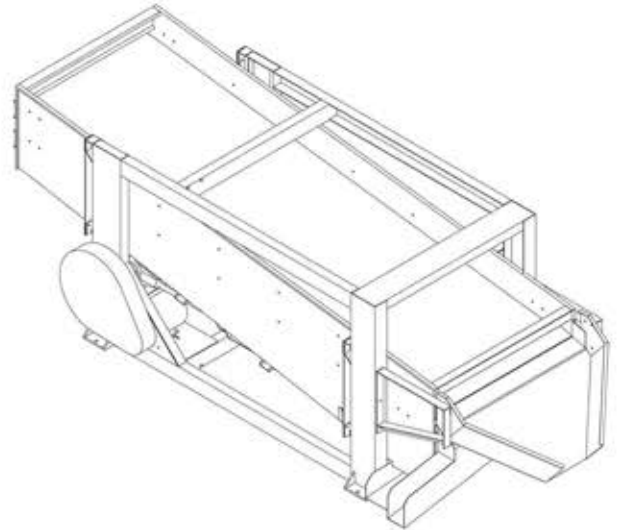

Technical Specification

Husk Sifter

Model : HKS-1000

PLAN VIEW

ISOMETRIC VIEW

SIDE VIEW

FRONT VIEW

Model	Power Requirement	Output Capacity	Number of Screen	Dimension(MM) (L x W x H)
HKS-1000	3.0 HP		2 Layer	3731 x 1477 x 1230