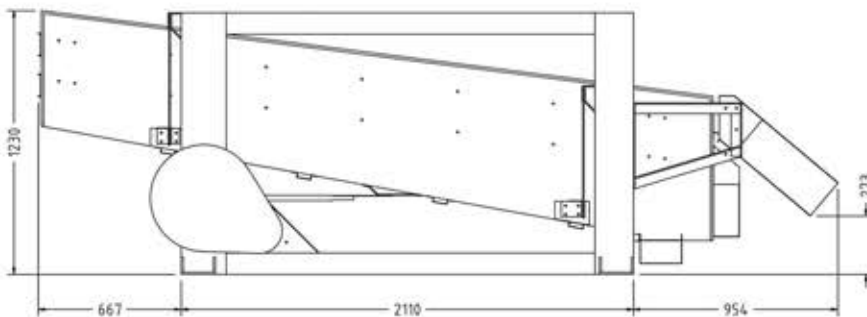

Technical Specification

Husk Sifter

Model : HKS-1000

PLAN VIEW

ISOMETRIC VIEW

SIDE VIEW

FRONT VIEW

Model	Power Requirement	Output Capacity	Number of Screen	Dimension(MM) (L x W x H)
HKS-1000	3.0 HP		2 Layer	3731 x 1477 x 1230