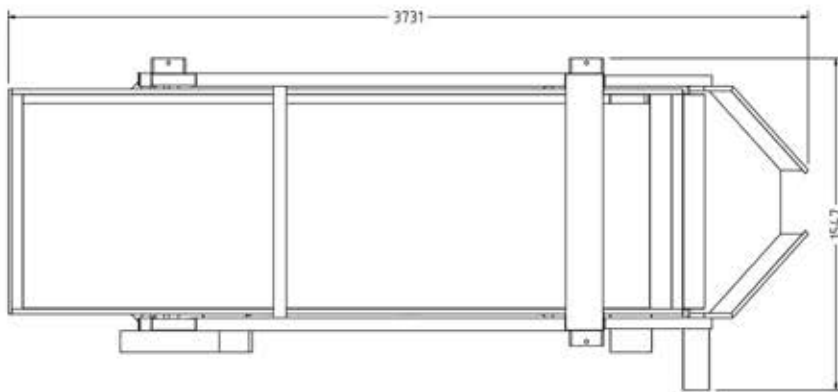

Technical Specification

Husk Sifter

Model : HKS-1000

PLAN VIEW

ISOMETRIC VIEW

SIDE VIEW

FRONT VIEW

Model	Power Requirement	Output Capacity	Number of Screen	Dimension(MM) (L x W x H)
HKS-1000	3.0 HP		2 Layer	3731 x 1477 x 1230