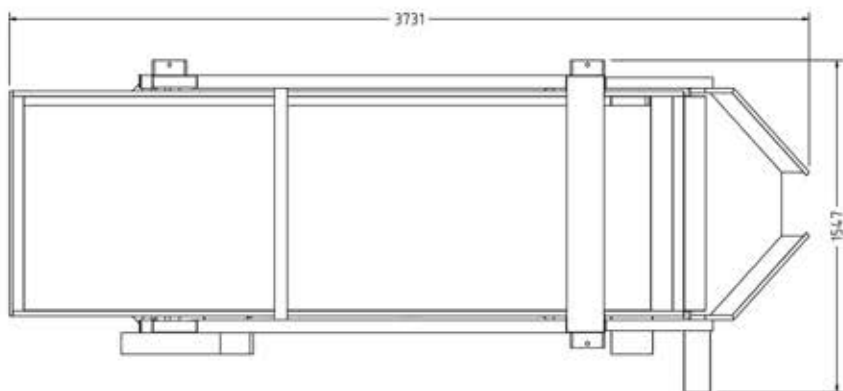

Technical Specification

Husk Sifter

Model : HKS-1000

PLAN VIEW