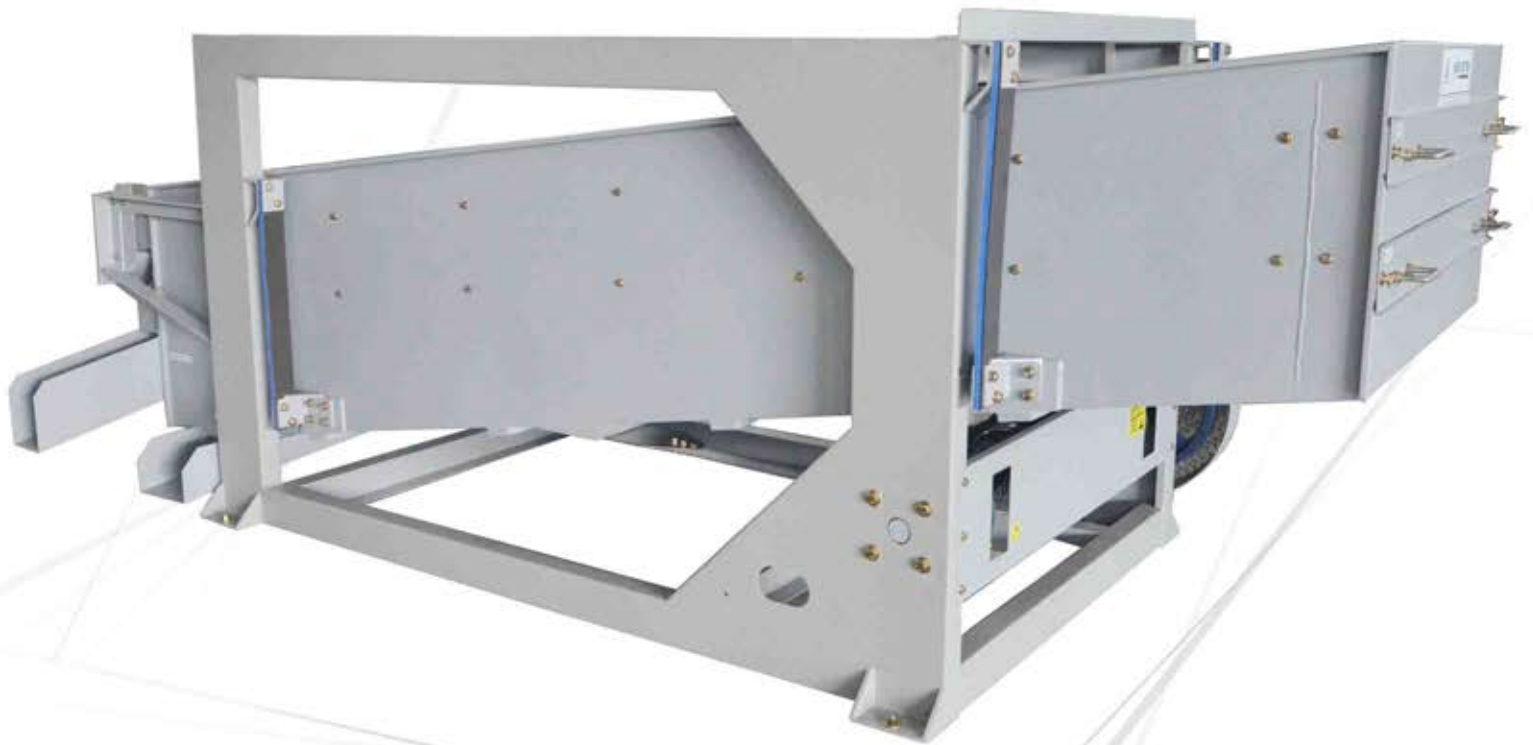

Husk Sifter

IPMA INDUSTRY SDN. BHD.

益马工业有限公司

198501004398 (136837-P)

Model : HKS-1000

OUTPUT

Broken Rice

Immatured Grain

IPMA

Your One Stop Rice Processing And Solution Centre!

Technical Specification

Husk Sifter

Model : HKS-1000

PLAN VIEW

ISOMETRIC VIEW

SIDE VIEW

FRONT VIEW

Model	Power Requirement	Output Capacity	Number of Screen	Dimension(MM) (L x W x H)
HKS-1000	3.0 HP		2 Layer	3731 x 1477 x 1230