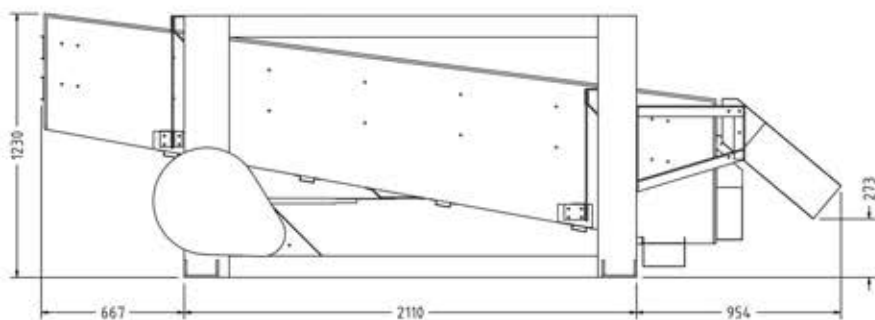

IPMA

Your One Stop Rice Processing And Solution Centre!

Technical Specification

Husk Sifter

Model : HKS-1000

PLAN VIEW

ISOMETRIC VIEW

SIDE VIEW

FRONT VIEW

Model	Power Requirement	Output Capacity	Number of Screen	Dimension(MM) (L x W x H)
HKS-1000	3.0 HP		2 Layer	3731 x 1477 x 1230