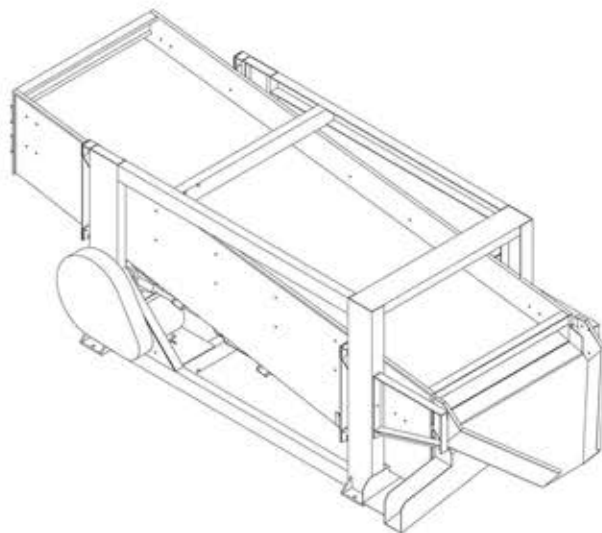

IPMA

Your One Stop Rice Processing And Solution Centre!

Technical Specification

Husk Sifter

Model : HKS-1000

PLAN VIEW

ISOMETRIC VIEW

SIDE VIEW

FRONT VIEW

Model	Power Requirement	Output Capacity	Number of Screen	Dimension(MM) (L x W x H)
HKS-1000	3.0 HP		2 Layer	3731 x 1477 x 1230