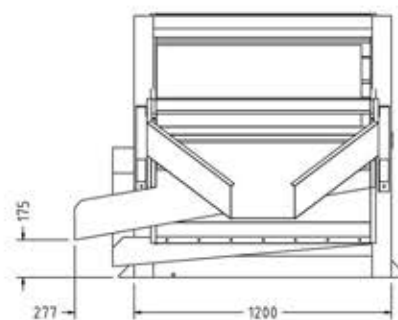

IPMA

Your One Stop Rice Processing And Solution Centre!

Technical Specification

Husk Sifter

Model : HKS-1000

PLAN VIEW

ISOMETRIC VIEW

SIDE VIEW

FRONT VIEW

Model	Power Requirement	Output Capacity	Number of Screen	Dimension(MM) (L x W x H)
HKS-1000	3.0 HP		2 Layer	3731 x 1477 x 1230