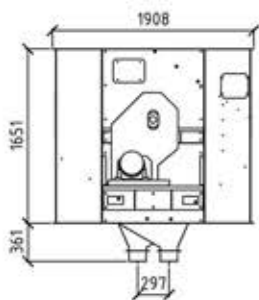

### Model : CG-600

LEFT VIEW

FRONT VIEW

RIGHT VIEW

### Model : CG-1200

LEFT VIEW

FRONT VIEW

RIGHT VIEW

Model	Power Requirement	Output Capacity	Screen Size Available(MM)	Screen Length	Weight	Dimension(MM) (L x W x H)
CG-600	0.5 HP	0.8 - 1.0 TPH	4.0, 4.5, 5.0, 5.5, 6.0 6.5, 7.0, 7.5, 8.0, 9.0	2275 MM	485 KG	3614 x 964 x 1000
CG-1200	3.0 HP	3.2 - 4.0 TPH	4.0, 4.5, 5.0, 5.5, 6.0 6.5, 7.0, 7.5, 8.0, 9.0	4465 MM	2300 KG	6173 x 1908 x 2012