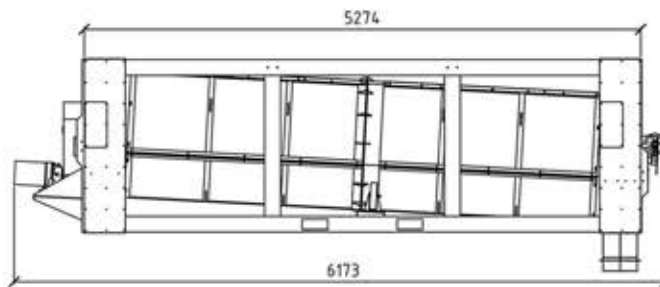

### Model : CG-600

LEFT VIEW

FRONT VIEW

RIGHT VIEW

### Model : CG-1200

LEFT VIEW

FRONT VIEW

RIGHT VIEW

Model	Power Requirement	Output Capacity	Screen Size Available(MM)	Screen Length	Weight	Dimension(MM) (L x W x H)
CG-600	0.5 HP	0.8 - 1.0 TPH	4.0, 4.5, 5.0, 5.5, 6.0 6.5, 7.0, 7.5, 8.0, 9.0	2275 MM	485 KG	3614 x 964 x 1000
CG-1200	3.0 HP	3.2 - 4.0 TPH	4.0, 4.5, 5.0, 5.5, 6.0 6.5, 7.0, 7.5, 8.0, 9.0	4465 MM	2300 KG	6173 x 1908 x 2012