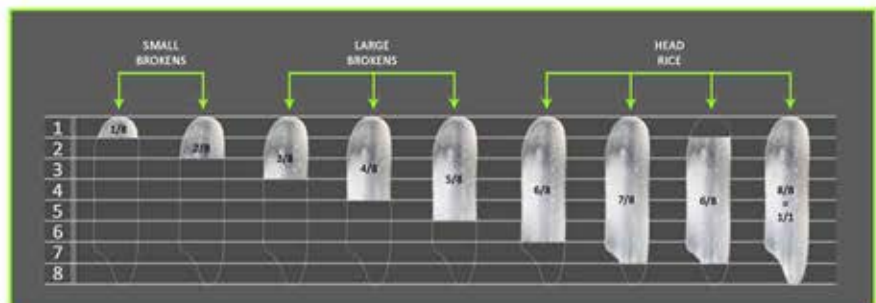

Small Scale Cylinder Grader  
Model : SCG-300

## OUTPUT

Head Rice

Broken Rice

Separate into different length.

[www.ipmaindustry.com](http://www.ipmaindustry.com)

Details provided about the properties and usability of the products are purely for information purposes and do not constitute a guarantee of these characteristics. The extent of goods delivered and services performed is determined by the subject matter of the specific contract. No liability accepted for errors or omissions.