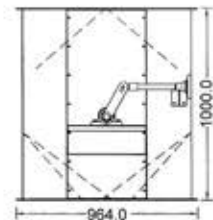

### Model : CG-600

LEFT VIEW

FRONT VIEW

RIGHT VIEW

### Model : CG-1200

LEFT VIEW

FRONT VIEW

RIGHT VIEW

Model	Power Requirement	Output Capacity	Screen Size Available(MM)	Screen Length	Weight	Dimension(MM) (L x W x H)
CG-600	0.5 HP	0.8 - 1.0 TPH	4.0, 4.5, 5.0, 5.5, 6.0 6.5, 7.0, 7.5, 8.0, 9.0	2275 MM	485 KG	3614 x 964 x 1000
CG-1200	3.0 HP	3.2 - 4.0 TPH	4.0, 4.5, 5.0, 5.5, 6.0 6.5, 7.0, 7.5, 8.0, 9.0	4465 MM	2300 KG	6173 x 1908 x 2012