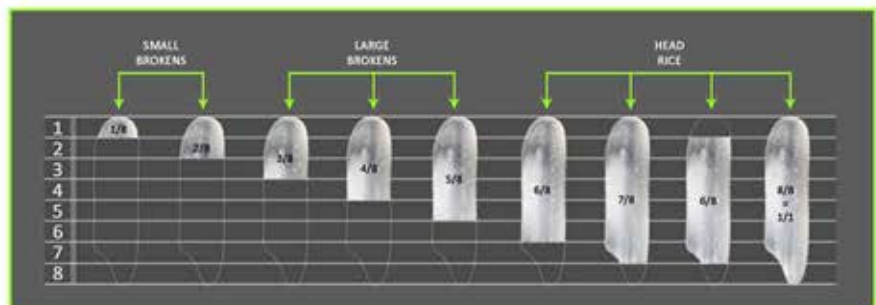

Small Scale Cylinder Grader
Model : SCG-300

OUTPUT

Head Rice

Broken Rice

Separate into different length.

www.ipmaindustry.com

Details provided about the properties and usability of the products are purely for information purposes and do not constitute a guarantee of these characteristics. The extent of goods delivered and services performed is determined by the subject matter of the specific contract. No liability accepted for errors or omissions.