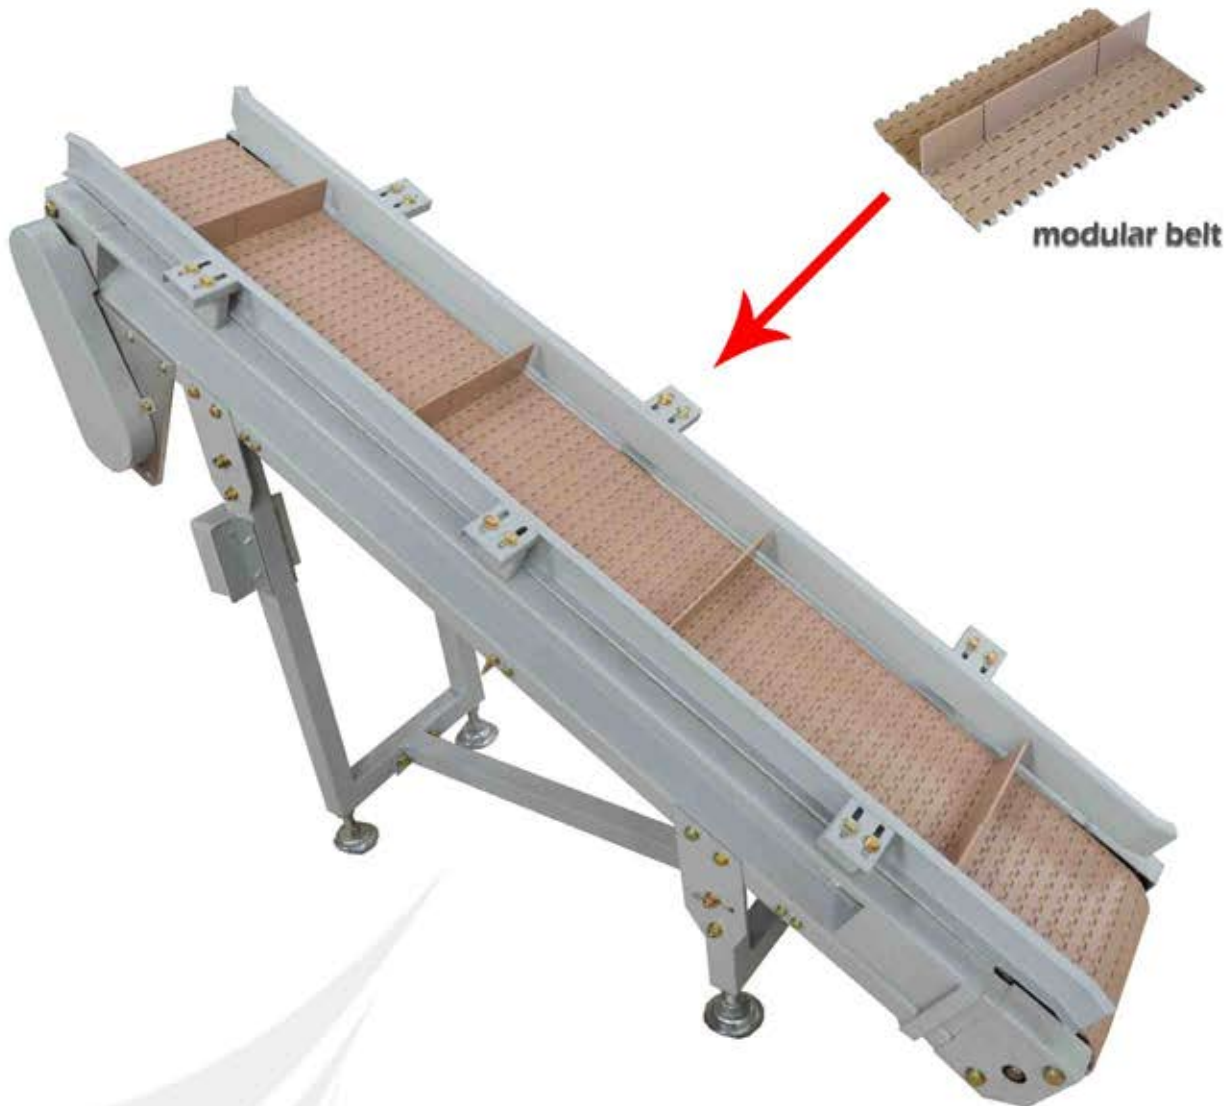

Light Duty Discharge Belt Conveyor

Model : DC-L-I-200

IPMA INDUSTRY SDN. BHD.

益马工业有限公司

198501004398 (136837-P)

Power Requirement : 90W 1 Phase
Voltage : 200V
Belt Surface : Rough Top Belt

www.ipmaindustry.com