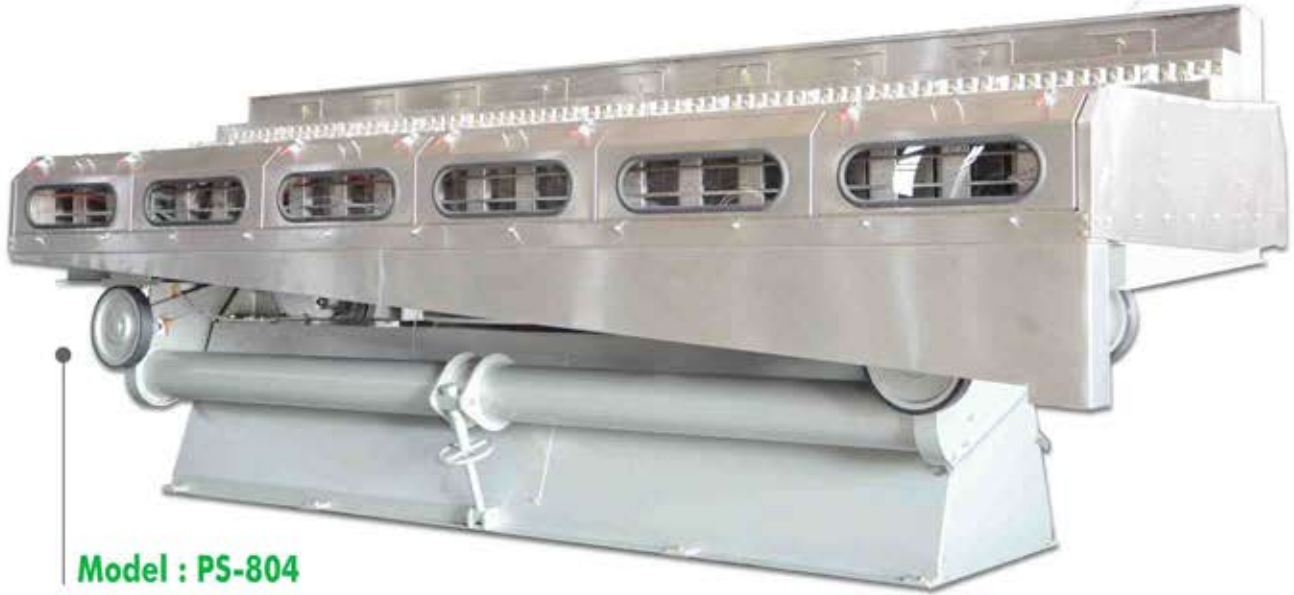

# Paddy Separator

IPMA INDUSTRY SDN. BHD.

益马工业有限公司

198501004398 (136837-P)

Model : PS-484 / PS-724 / PS-726 / PS-804 / PS-905 / PS-1086

Model : PS-804

## OUTPUT

Brown Rice

Unhulled Rice

Model : PS-724

Model : PS-484

[www.ipmaindustry.com](http://www.ipmaindustry.com)

Details provided about the properties and usability of the products are purely for information purposes and do not constitute a guarantee of these characteristics. The extent of goods delivered and services performed is determined by the subject matter of the specific contract. No liability accepted for errors or omissions.