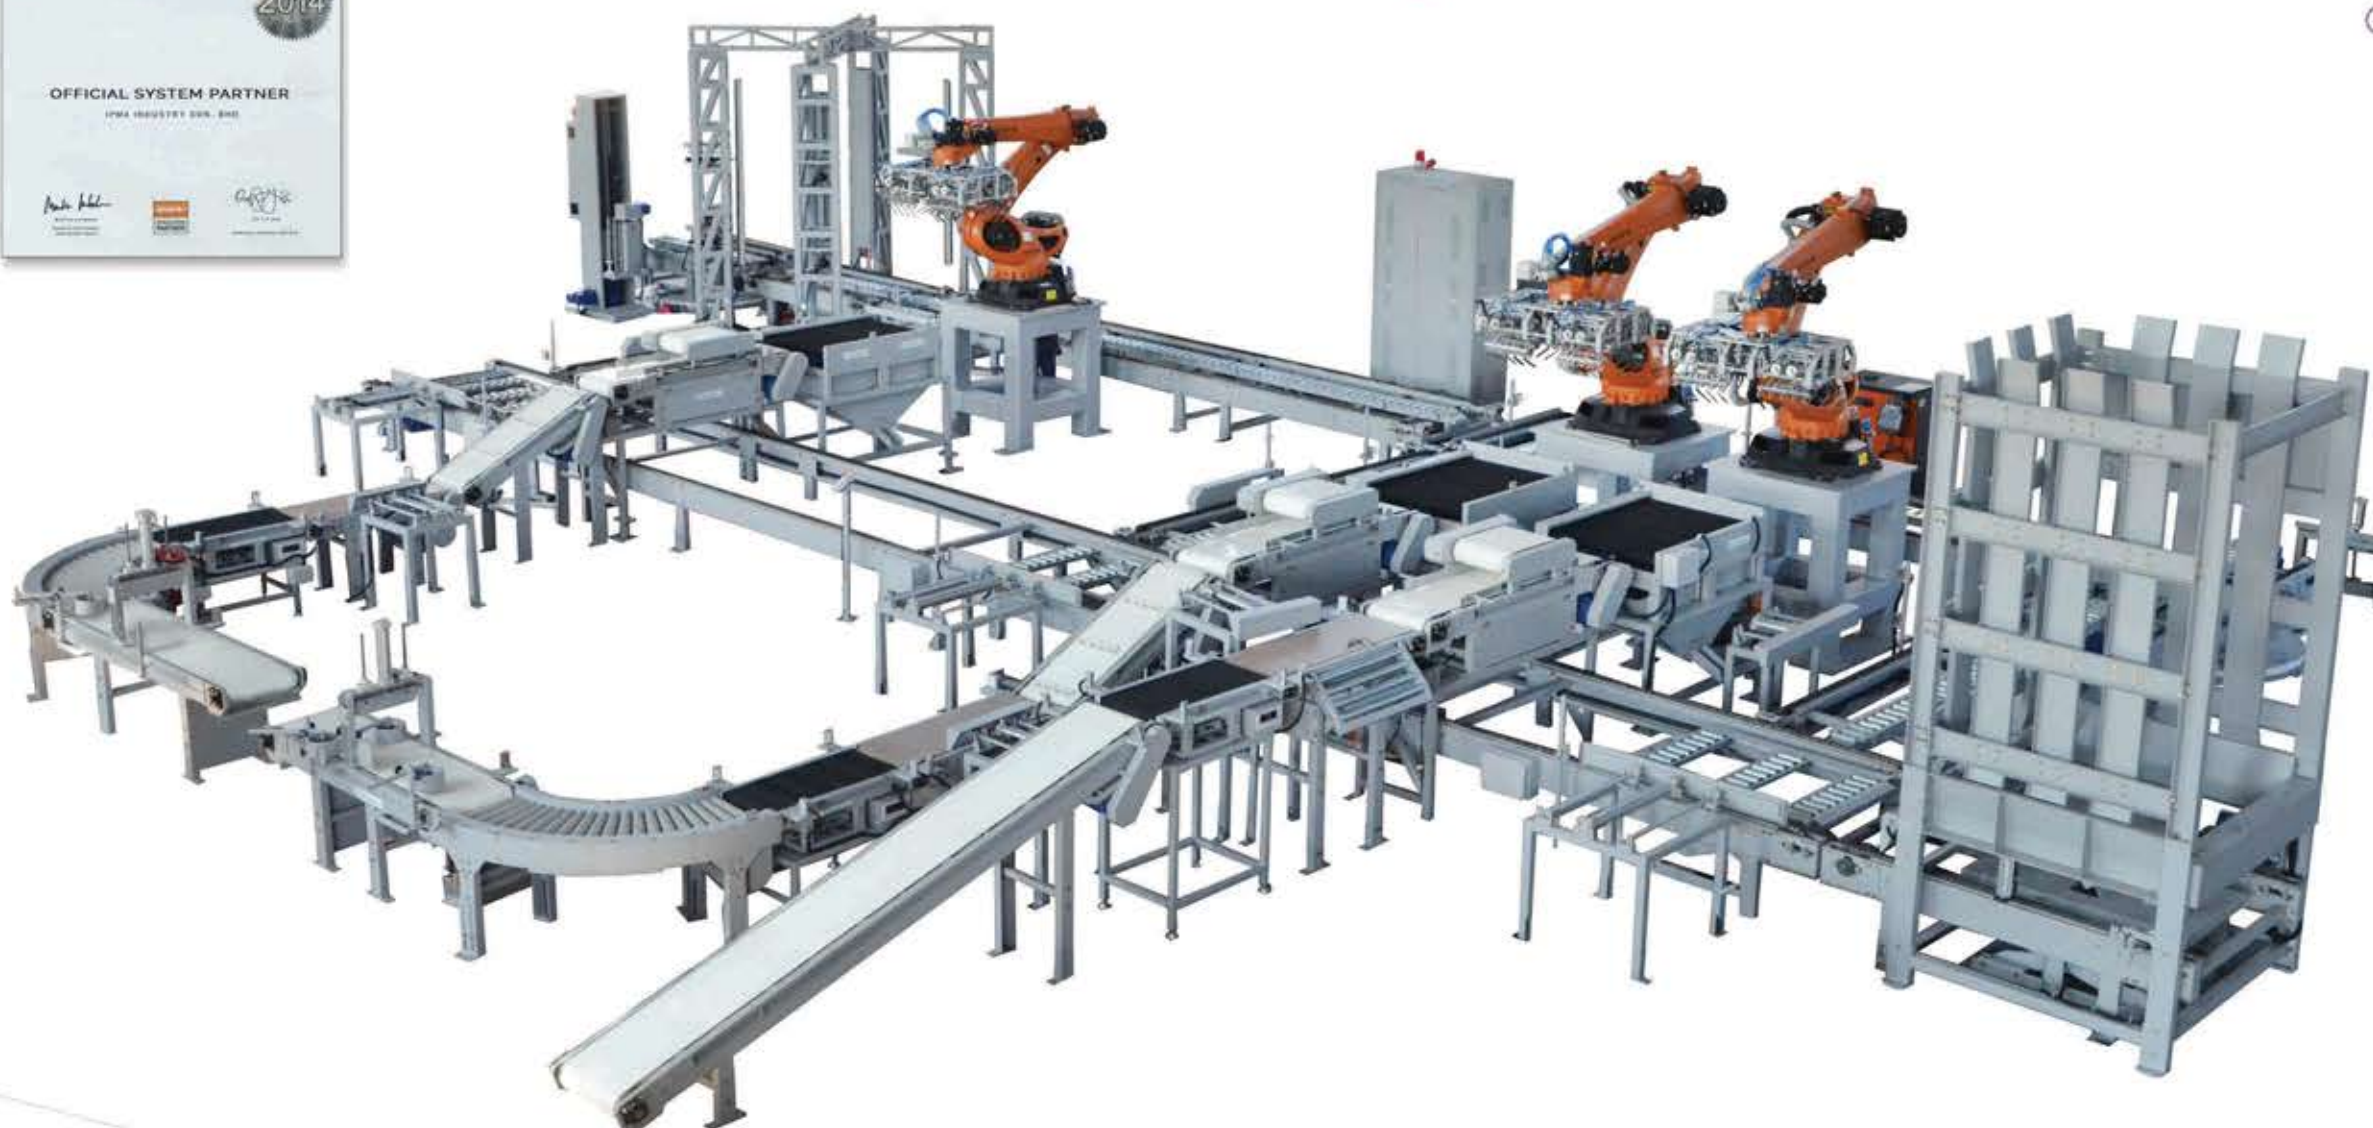

5-10kg
Single
Gripper

5-10kg
Double
Gripper

25-50kg
Single
Gripper

25-50kg
Double
Gripper

Carton
Single
Gripper

Carton
Double
Gripper

Vacuum
Cardboard
Gripper

➤ Proven robust and reliable in operating production line

Gripper Available Now in IPMA INDUSTRY SDN BHD

5-10kg
Single
Gripper

5-10kg
Double
Gripper

25-50kg
Single
Gripper

25-50kg
Double
Gripper

Carton
Single
Gripper

Carton
Double
Gripper

Vacuum
Cardboard
Gripper

Proven robust and reliable in operating production line

- Accurate gripper for picking & palletizing
- Eliminate human labour dependency
- User friendly touch screen interface
- Robust and lower labour cost
- Save time