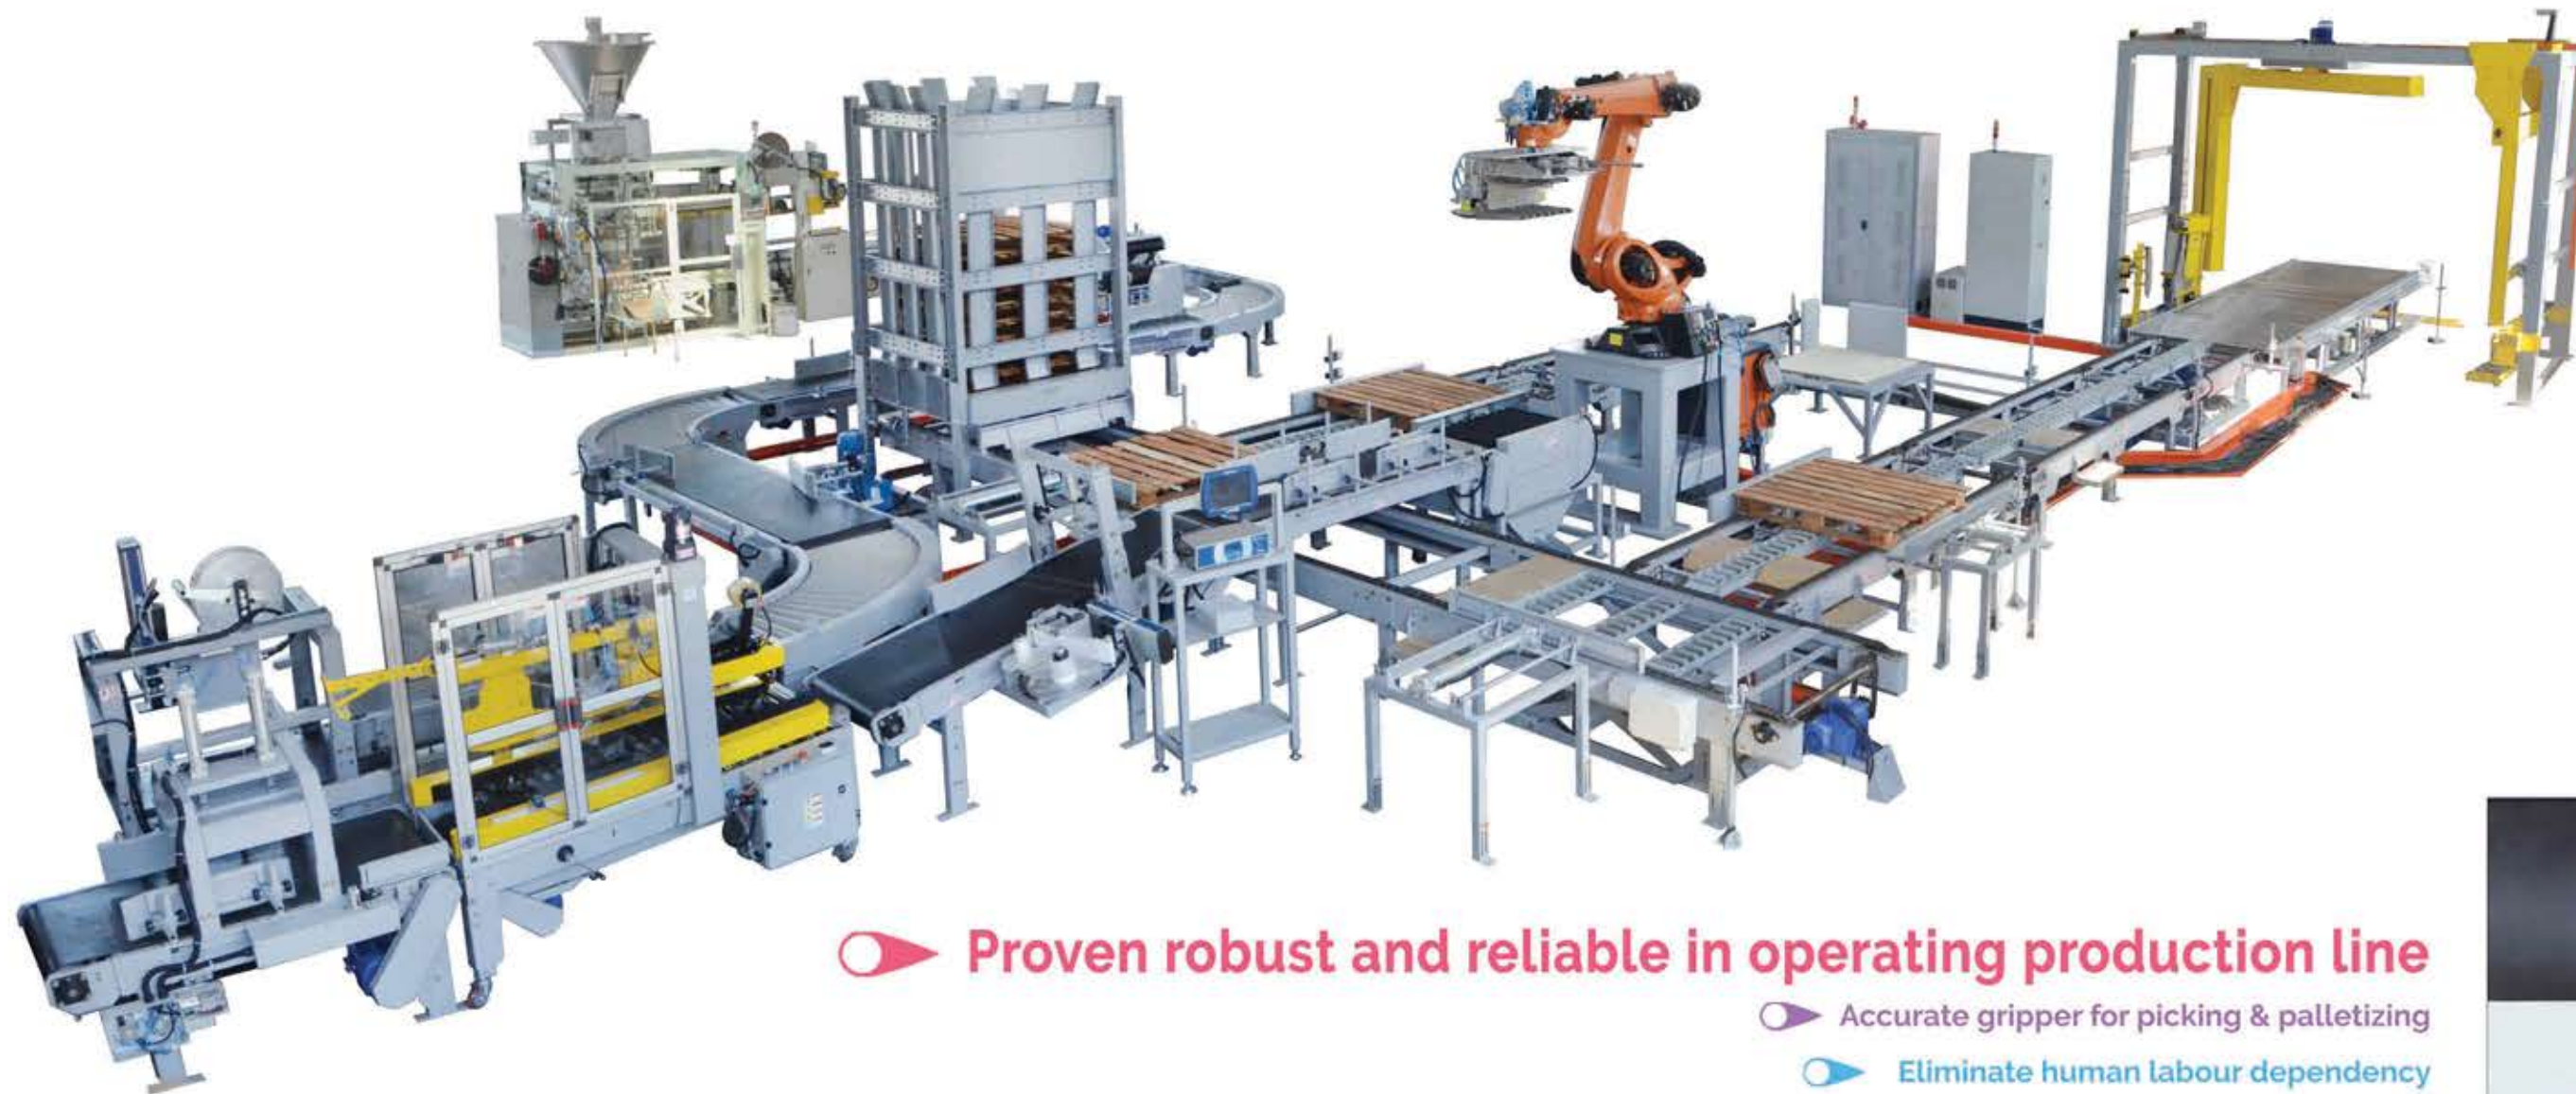

IPMA proudly presents :

Fully Integrated Automatic Packing & Palletizing System

All our machines are fully integrated and able to run or stop automatically with minimal human supervision!

Gripper Available Now in IPMA INDUSTRY SDN BHD

5-10kg
Single
Gripper

5-10kg
Double
Gripper

25-50kg
Single
Gripper

25-50kg
Double
Gripper

Carton
Single
Gripper

Carton
Double
Gripper

Vacuum
Cardboard
Gripper

➤ Proven robust and reliable in operating production line

Proven robust and reliable in operating production line

- Accurate gripper for picking & palletizing
- Eliminate human labour dependency
- User friendly touch screen interface
- Robust and lower labour cost
- Save time