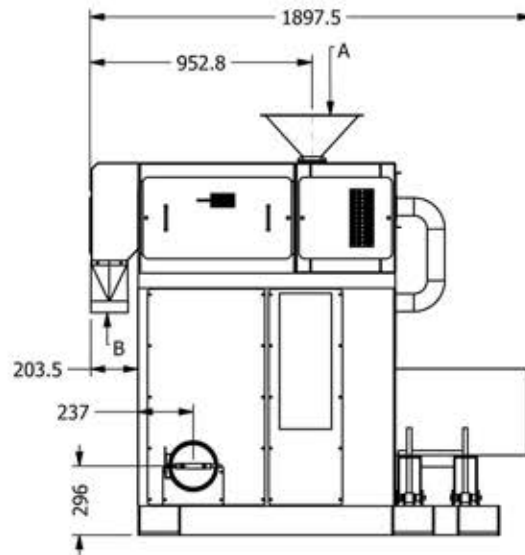

SIDE VIEW

Model	Power Requirement	Output Capacity	Abrasive Roll (MM)	Propelling Screw (MM)	Weight	Dimension (LxWxH) mm
RW-180	25 HP + 2 HP	2-2.5 T/H	Ø180 x 610	Ø 195 x 158	770 KG	720 x 1898 x1803

ISO 9001 : 2015
Approval No : 0048394