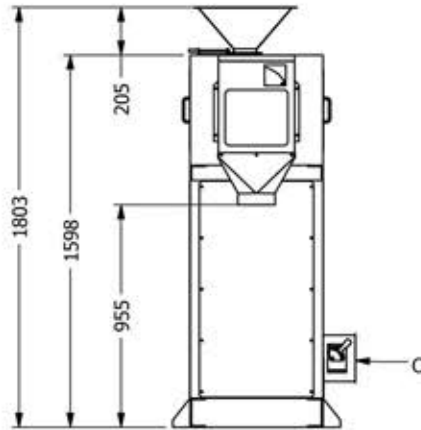

# Technical Specification

## Rice Whitener Model : RW-180

FRONT VIEW

BACK VIEW

SIDE VIEW

Model	Power Requirement	Output Capacity	Abrasive Roll (MM)	Propelling Screw (MM)	Weight	Dimension (LxWxH) mm
RW-180	25 HP + 2 HP	2-2.5 T/H	Ø180 x 610	Ø 195 x 158	770 KG	720 x 1898 x1803