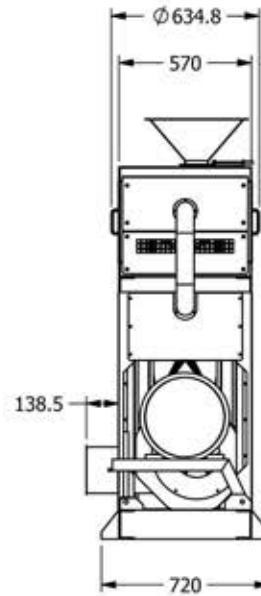

Technical Specification

Rice Whitener Model : RW-180

BACK VIEW

Model	Power Requirement	Output Capacity	Abrasive Roll (MM)	Propelling Screw (MM)	Weight	Dimension (LxWxH) mm
RW-180	25 HP + 2 HP	2-2.5 T/H	Ø180 x 610	Ø 195 x 158	770 KG	720 x 1898 x1803

ISO 9001 : 2015
Approval No : 0048394