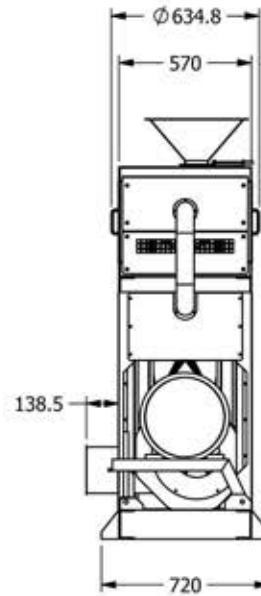

## Rice Whitener Model : RW-180

FRONT VIEW

BACK VIEW

SIDE VIEW

Model	Power Requirement	Output Capacity	Abrasive Roll (MM)	Propelling Screw (MM)	Weight	Dimension (LxWxH) mm
RW-180	25 HP + 2 HP	2-2.5 T/H	Ø180 x 610	Ø 195 x 158	770 KG	720 x 1898 x1803