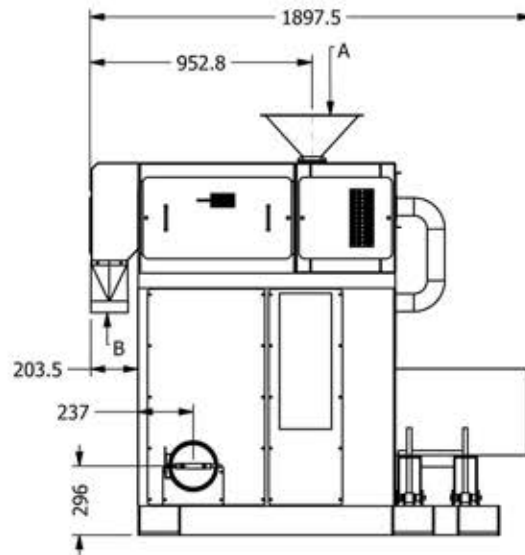

## Rice Whitener Model : RW-180

FRONT VIEW

BACK VIEW

SIDE VIEW

Model	Power Requirement	Output Capacity	Abrasive Roll (MM)	Propelling Screw (MM)	Weight	Dimension (LxWxH) mm
RW-180	25 HP + 2 HP	2-2.5 T/H	Ø180 x 610	Ø 195 x 158	770 KG	720 x 1898 x1803