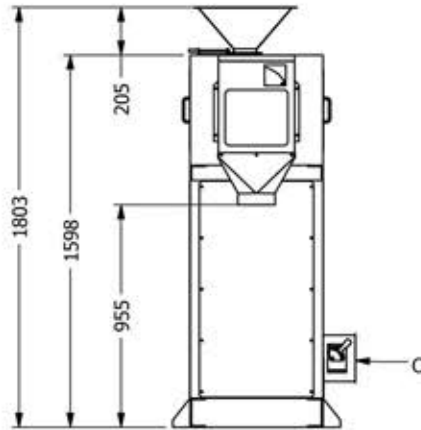

Technical Specification

Rice Whitener Model : RW-180

FRONT VIEW