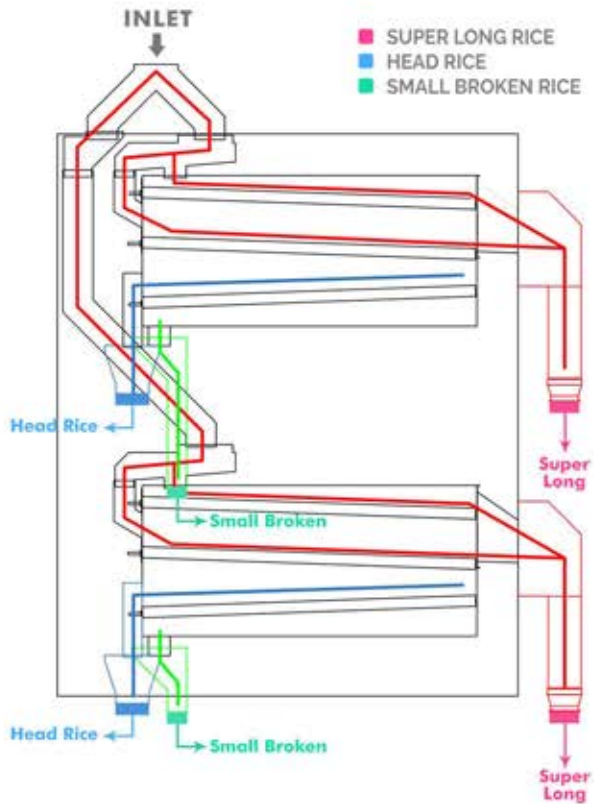

Rotary Sifter

IPMA INDUSTRY SDN. BHD.

益马工业有限公司

198501004398 (136837-P)

Model : RS-200-SE

Rice is shaken and sifted through 6 layers of screen, separating them into 3 sizes.

INPUT

OUTPUT

Super Long

Head Rice

Small Broken

www.ipmaindustry.com

Details provided about the properties and usability of the products are purely for information purposes and do not constitute a guarantee of these characteristics. The extent of goods delivered and services performed is determined by the subject matter of the specific contract. No liability accepted for errors or omissions.

IPMA

Your One Stop Rice Processing And Solution Centre!

Technical Specification

FRONT VIEW

TOP VIEW

LEFT VIEW

Model	Power Requirement	Output Capacity	Number of Screen	Weight	Dimension(MM) (L x W x H)
RS-200-SE	3 HP	2.5 - 3.5 T/H for rice	6	970 KG	1330 x 1680 x 2050