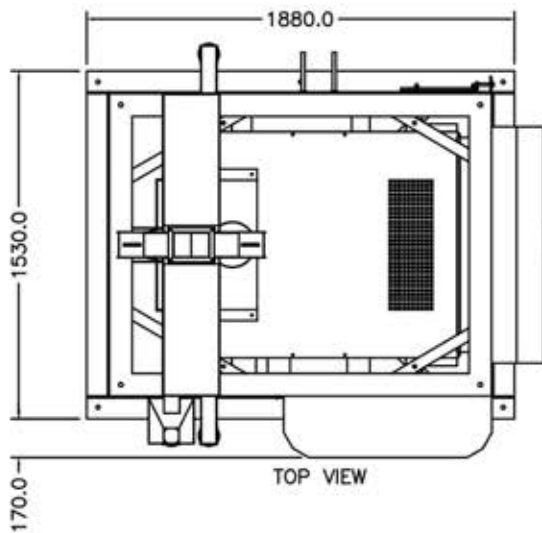

IPMA

Your One Stop Rice Processing And Solution Centre!

Technical Specification

FRONT VIEW

TOP VIEW

LEFT VIEW

Model	Power Requirement	Output Capacity	Number of Screen	Weight	Dimension(MM) (L x W x H)
RS-200-SE	3 HP	2.5 - 3.5 T/H for rice	6	970 KG	1330 x 1680 x 2050