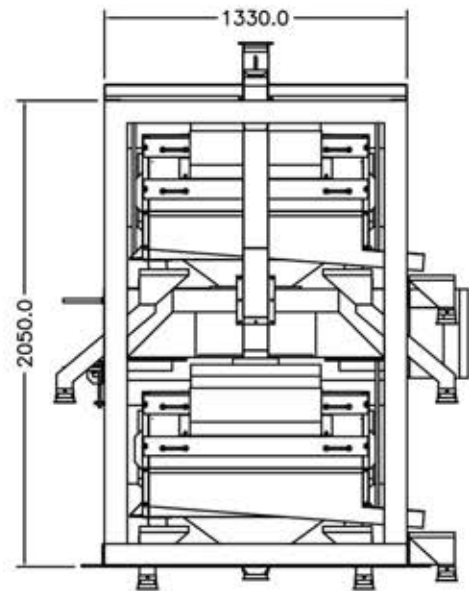

IPMA

Your One Stop Rice Processing And Solution Centre!

Technical Specification

FRONT VIEW

TOP VIEW

LEFT VIEW

Model	Power Requirement	Output Capacity	Number of Screen	Weight	Dimension(MM) (L x W x H)
RS-200-SE	3 HP	2.5 - 3.5 T/H for rice	6	970 KG	1330 x 1680 x 2050