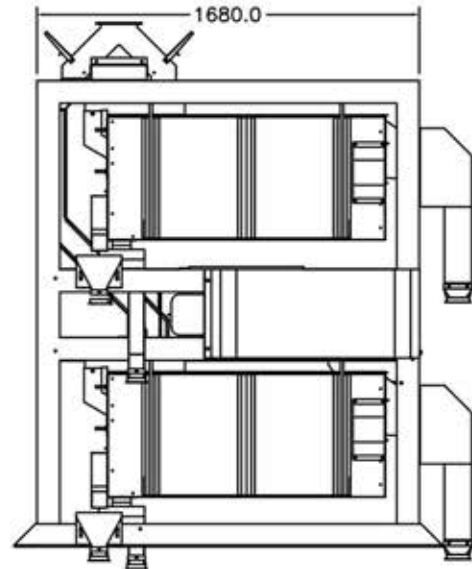

IPMA

Your One Stop Rice Processing And Solution Centre!

Technical Specification

FRONT VIEW

TOP VIEW

LEFT VIEW

Model	Power Requirement	Output Capacity	Number of Screen	Weight	Dimension(MM) (L x W x H)
RS-200-SE	3 HP	2.5 - 3.5 T/H for rice	6	970 KG	1330 x 1680 x 2050