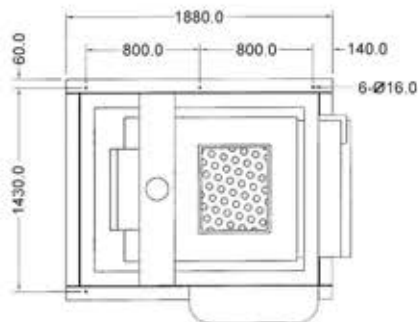

## Rotary Sifter Model: RS-200

CONSTRUCTION & FLOW

REAR VIEW

TOP VIEW

SIDE VIEW

Model	Power Requirement	Output Capacity	Number of Screen	Weight	Dimension(MM) (L x W x H)
RS-200	3 HP	2.5 - 3.5 T/H for rice	6	970 KG	2010 x 1720 x 2200