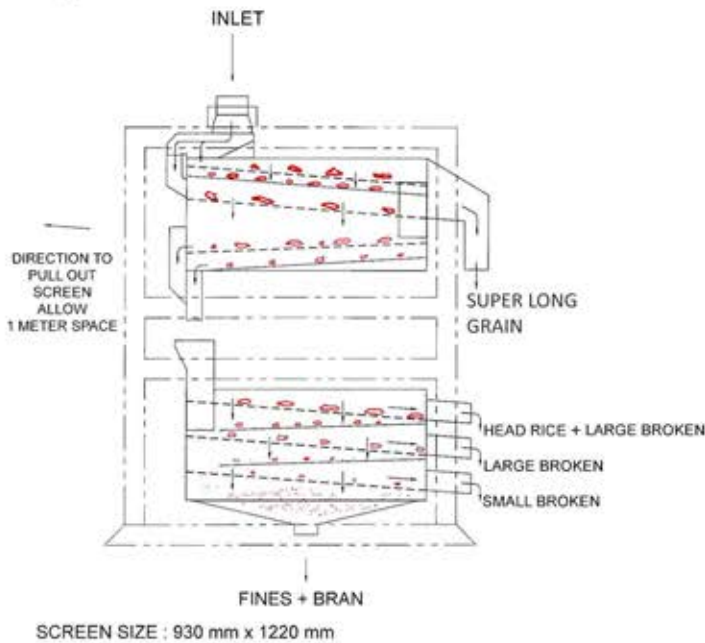

# Technical Specification

## Rotary Sifter Model: RS-200

CONSTRUCTION & FLOW

REAR VIEW

TOP VIEW

SIDE VIEW

Model	Power Requirement	Output Capacity	Number of Screen	Weight	Dimension(MM) (L x W x H)
RS-200	3 HP	2.5 - 3.5 T/H for rice	6	970 KG	2010 x 1720 x 2200