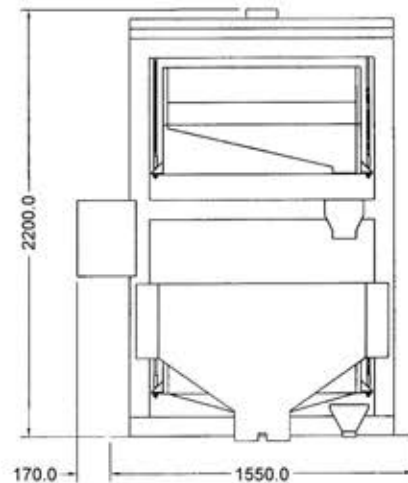

# Technical Specification

## Rotary Sifter Model: RS-200

CONSTRUCTION & FLOW

REAR VIEW

TOP VIEW

SIDE VIEW

Model	Power Requirement	Output Capacity	Number of Screen	Weight	Dimension(MM) (L x W x H)
RS-200	3 HP	2.5 - 3.5 T/H for rice	6	970 KG	2010 x 1720 x 2200