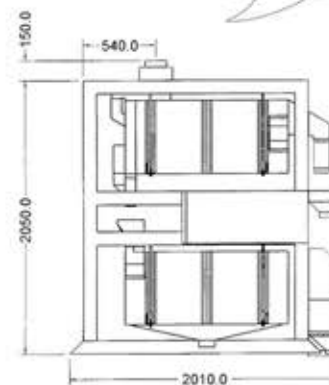

## Rotary Sifter Model: RS-200

CONSTRUCTION & FLOW

REAR VIEW

TOP VIEW

SIDE VIEW

Model	Power Requirement	Output Capacity	Number of Screen	Weight	Dimension(MM) (L x W x H)
RS-200	3 HP	2.5 - 3.5 T/H for rice	6	970 KG	2010 x 1720 x 2200