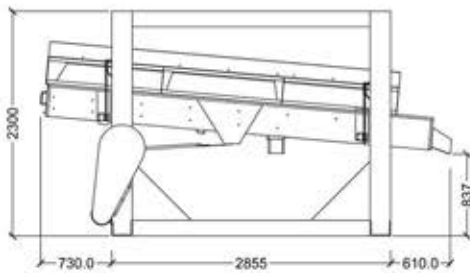

Technical Specification

Rough Cleaner Model : RC-12 / RC-412D / RC-12/3

RC-12

SIDE VIEW

RC-412D

RC-12/3

Model

Power Recommended

Dimension(MM)
(L x W x H)

RC-412D

3 HP

4205 x 1670 x 2000

RC-12

3 HP

4205 x 1706 x 2300

RC-12/3

3 HP

4205 x 1670 x 1500