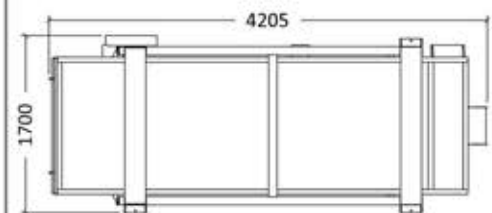

RC-412D

TOP VIEW

SIDE VIEW

FRONT VIEW

RC-12/3

TOP VIEW

SIDE VIEW

FRONT VIEW

Model

Power Recommended

Dimension(MM)
(L x W x H)

RC-412D

3 HP

4205 x 1670 x 2000

RC-12

3 HP

4205 x 1706 x 2300

RC-12/3

3 HP

4205 x 1670 x 1500