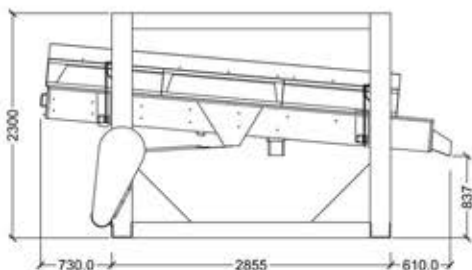

Technical Specification

Rough Cleaner Model : RC-12 / RC-412D / RC-12/3

RC-12

SIDE VIEW

RC-412D

RC-12/3

Model	Power Recommended	Dimension(MM) (L x W x H)
RC-412D	3 HP	4205 x 1670 x 2000
RC-12	3 HP	4205 x 1706 x 2300
RC-12/3	3 HP	4205 x 1670 x 1500

ISO 9001 : 2015
Approval No : 0048394