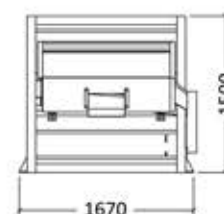

RC-412D

TOP VIEW

SIDE VIEW

FRONT VIEW

RC-12/3

TOP VIEW

SIDE VIEW

FRONT VIEW

Model	Power Recommended	Dimension(MM) (L x W x H)
RC-412D	3 HP	4205 x 1670 x 2000
RC-12	3 HP	4205 x 1706 x 2300
RC-12/3	3 HP	4205 x 1670 x 1500

ISO 9001 : 2015
Approval No : 0048394