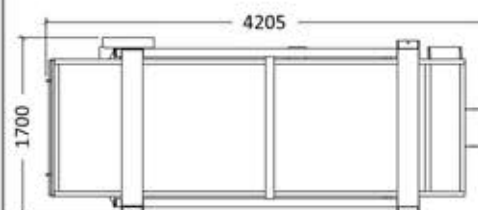

RC-412D

TOP VIEW

SIDE VIEW

FRONT VIEW

RC-12/3

TOP VIEW

SIDE VIEW

FRONT VIEW

Model	Power Recommended	Dimension(MM) (L x W x H)
RC-412D	3 HP	4205 x 1670 x 2000
RC-12	3 HP	4205 x 1706 x 2300
RC-12/3	3 HP	4205 x 1670 x 1500

ISO 9001 : 2015
Approval No : 0048394