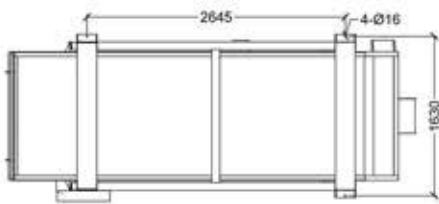

Technical Specification

Rough Cleaner Model : RC-12 / RC-412D / RC-12/3

RC-12

TOP VIEW