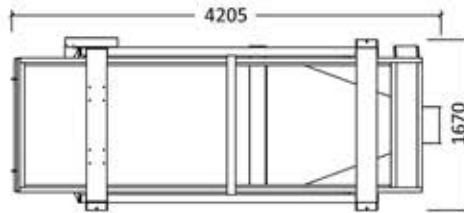

RC-412D

TOP VIEW

SIDE VIEW

FRONT VIEW

RC-12/3

TOP VIEW

SIDE VIEW

FRONT VIEW

Model

Power Recommended

Dimension(MM)
(L x W x H)

RC-412D

3 HP

4205 x 1670 x 2000

RC-12

3 HP

4205 x 1706 x 2300

RC-12/3

3 HP

4205 x 1670 x 1500