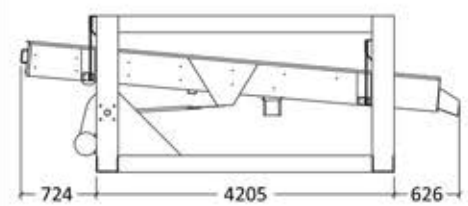

RC-412D

TOP VIEW

SIDE VIEW

FRONT VIEW

RC-12/3

TOP VIEW

SIDE VIEW

FRONT VIEW

Model

Power Recommended

Dimension(MM)
(L x W x H)

RC-412D

3 HP

4205 x 1670 x 2000

RC-12

3 HP

4205 x 1706 x 2300

RC-12/3

3 HP

4205 x 1670 x 1500