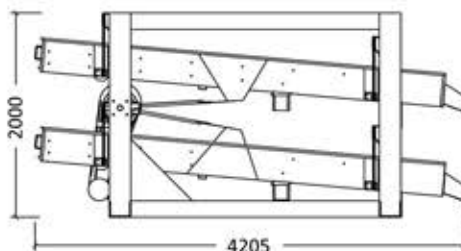

RC-412D

TOP VIEW

SIDE VIEW

FRONT VIEW

RC-12/3

TOP VIEW

SIDE VIEW

FRONT VIEW

Model	Power Recommended	Dimension(MM) (L x W x H)
RC-412D	3 HP	4205 x 1670 x 2000
RC-12	3 HP	4205 x 1706 x 2300
RC-12/3	3 HP	4205 x 1670 x 1500

ISO 9001 : 2015
Approval No : 0048394