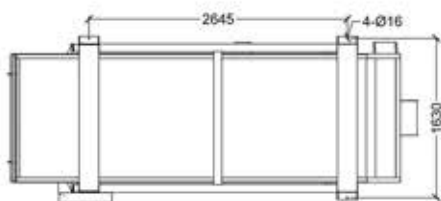

IPMA

Your One Stop Rice Processing And Solution Centre!

Technical Specification

Rough Cleaner Model : RC-12 / RC-412D / RC-12/3

RC-12

TOP VIEW

SIDE VIEW

FRONT VIEW

RC-412D

TOP VIEW

SIDE VIEW

FRONT VIEW

RC-12/3

TOP VIEW

SIDE VIEW

FRONT VIEW

Model	Power Recommended	Dimension(MM) (L x W x H)
RC-412D	3 HP	4205 x 1670 x 2000
RC-12	3 HP	4205 x 1706 x 2300
RC-12/3	3 HP	4205 x 1670 x 1500

ISO 9001 : 2015
Approval No : 0048394