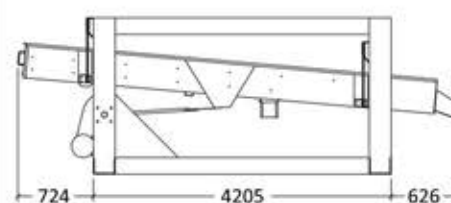

RC-412D

TOP VIEW

SIDE VIEW

FRONT VIEW

RC-12/3

TOP VIEW

SIDE VIEW

FRONT VIEW

Model	Power Recommended	Dimension(MM) (L x W x H)
RC-412D	3 HP	4205 x 1670 x 2000
RC-12	3 HP	4205 x 1706 x 2300
RC-12/3	3 HP	4205 x 1670 x 1500

ISO 9001 : 2015
Approval No : 0048394