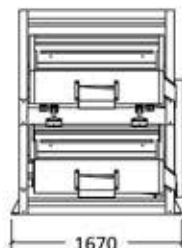

RC-412D

TOP VIEW

SIDE VIEW

FRONT VIEW

RC-12/3

TOP VIEW

SIDE VIEW

FRONT VIEW

Model	Power Recommended	Dimension(MM) (L x W x H)
RC-412D	3 HP	4205 x 1670 x 2000
RC-12	3 HP	4205 x 1706 x 2300
RC-12/3	3 HP	4205 x 1670 x 1500

ISO 9001 : 2015
Approval No : 0048394