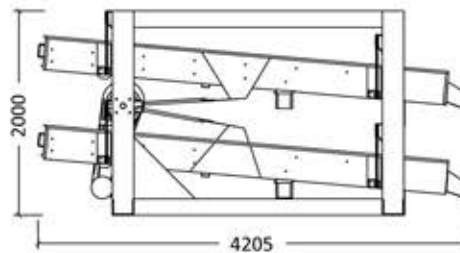

RC-412D

TOP VIEW

SIDE VIEW

FRONT VIEW

RC-12/3

TOP VIEW

SIDE VIEW

FRONT VIEW

Model

Power Recommended

Dimension(MM)
(L x W x H)

RC-412D

3 HP

4205 x 1670 x 2000

RC-12

3 HP

4205 x 1706 x 2300

RC-12/3

3 HP

4205 x 1670 x 1500