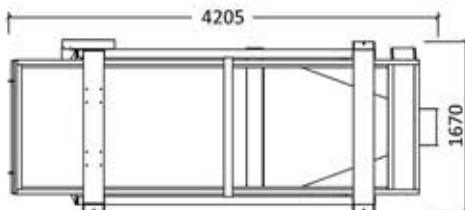

RC-412D

TOP VIEW

SIDE VIEW

FRONT VIEW

RC-12/3

TOP VIEW

SIDE VIEW

FRONT VIEW

Model	Power Recommended	Dimension(MM) (L x W x H)
RC-412D	3 HP	4205 x 1670 x 2000
RC-12	3 HP	4205 x 1706 x 2300
RC-12/3	3 HP	4205 x 1670 x 1500

ISO 9001 : 2015
Approval No : 0048394