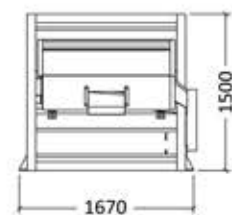

RC-412D

TOP VIEW

SIDE VIEW

FRONT VIEW

RC-12/3

TOP VIEW

SIDE VIEW

FRONT VIEW

Model

Power Recommended

Dimension(MM)
(L x W x H)

RC-412D

3 HP

4205 x 1670 x 2000

RC-12

3 HP

4205 x 1706 x 2300

RC-12/3

3 HP

4205 x 1670 x 1500