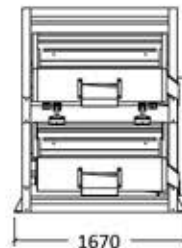

RC-412D

TOP VIEW

SIDE VIEW

FRONT VIEW

RC-12/3

TOP VIEW

SIDE VIEW

FRONT VIEW

Model

Power Recommended

Dimension(MM)
(L x W x H)

RC-412D

3 HP

4205 x 1670 x 2000

RC-12

3 HP

4205 x 1706 x 2300

RC-12/3

3 HP

4205 x 1670 x 1500