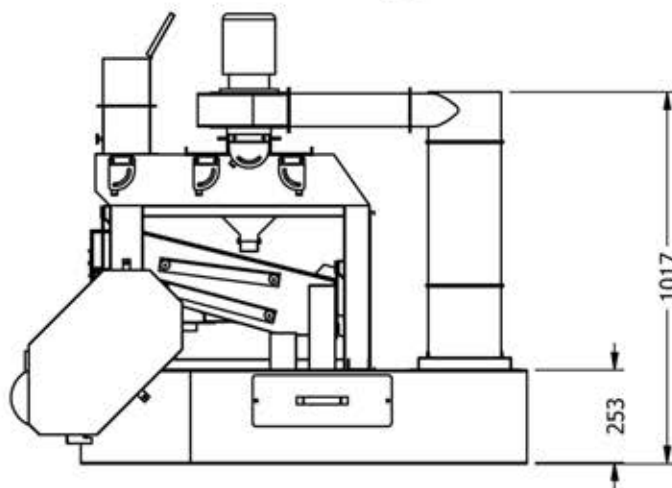

Technical Specification

Small Scale Precleaner

Model : SPC-450

TOP VIEW

ISOMETRIC VIEW

SIDE VIEW

FRONT VIEW

Model	Power Requirement	Screen Width 2 Layers	Weight	Dimension (MM) (L x W x H)
SPC-450	0.25 HP x 2	400 x 600 MM	171 KG	1411 x 706 x 1017