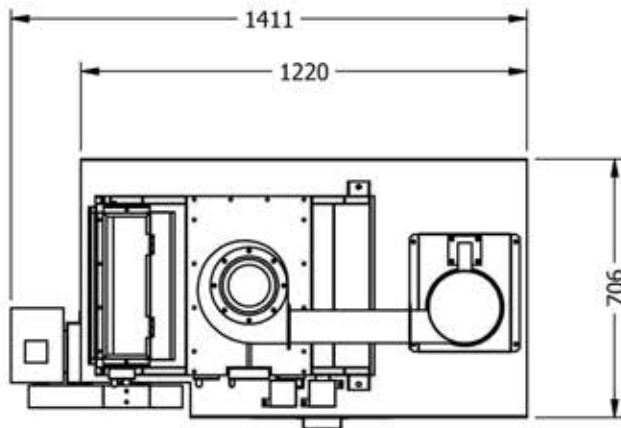

Technical Specification

Small Scale Precleaner

Model : SPC-450

TOP VIEW

ISOMETRIC VIEW

SIDE VIEW

FRONT VIEW

Model	Power Requirement	Screen Width 2 Layers	Weight	Dimension (MM) (L x W x H)
SPC-450	0.25 HP x 2	400 x 600 MM	171 KG	1411 x 706 x 1017