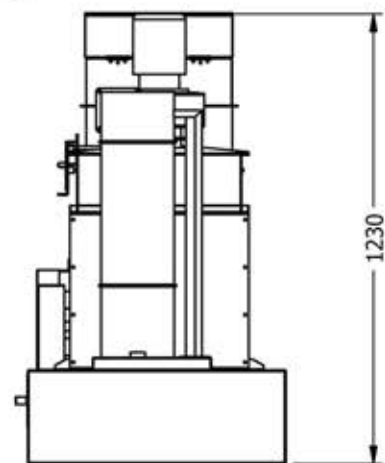

Technical Specification

Small Scale Precleaner

Model : SPC-450

TOP VIEW

ISOMETRIC VIEW

SIDE VIEW

FRONT VIEW

Model	Power Requirement	Screen Width 2 Layers	Weight	Dimension (MM) (L x W x H)
SPC-450	0.25 HP x 2	400 x 600 MM	171 KG	1411 x 706 x 1017