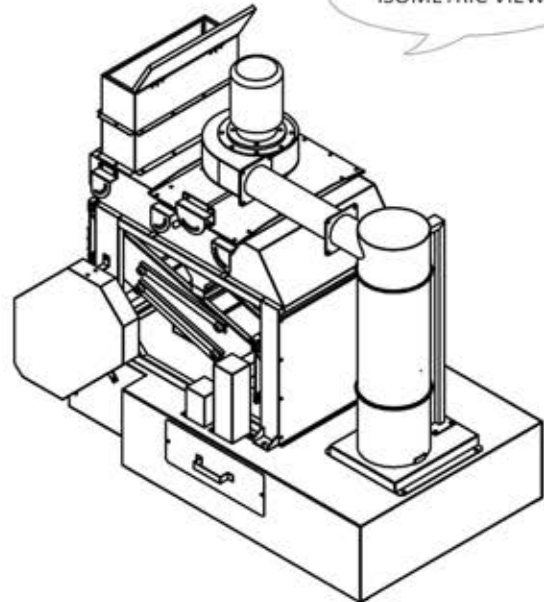

Technical Specification

Small Scale Precleaner

Model : SPC-450

TOP VIEW

ISOMETRIC VIEW

SIDE VIEW

FRONT VIEW

Model	Power Requirement	Screen Width 2 Layers	Weight	Dimension (MM) (L x W x H)
SPC-450	0.25 HP x 2	400 x 600 MM	171 KG	1411 x 706 x 1017