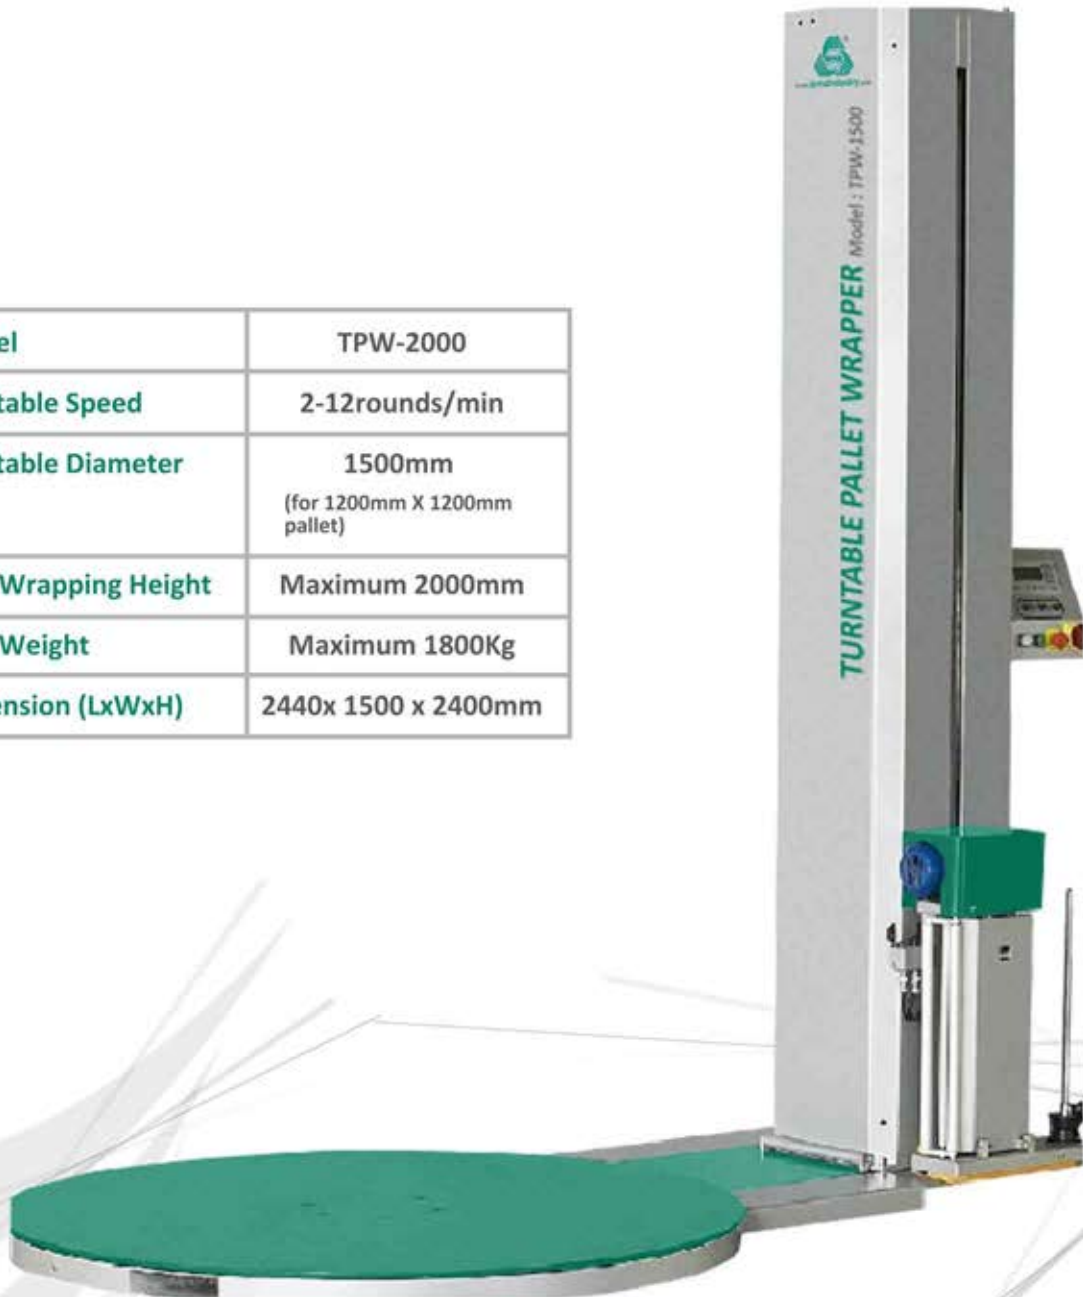

# Turntable Pallet Wrapper

IPMA INDUSTRY SDN. BHD.

益马工业有限公司

198501004398 (136837-P)

Model : TPW-2000

Model	TPW-2000
Turntable Speed	2-12rounds/min
Turntable Diameter	1500mm (for 1200mm X 1200mm pallet)
Max Wrapping Height	Maximum 2000mm
Max Weight	Maximum 1800Kg
Dimension (LxWxH)	2440x 1500 x 2400mm