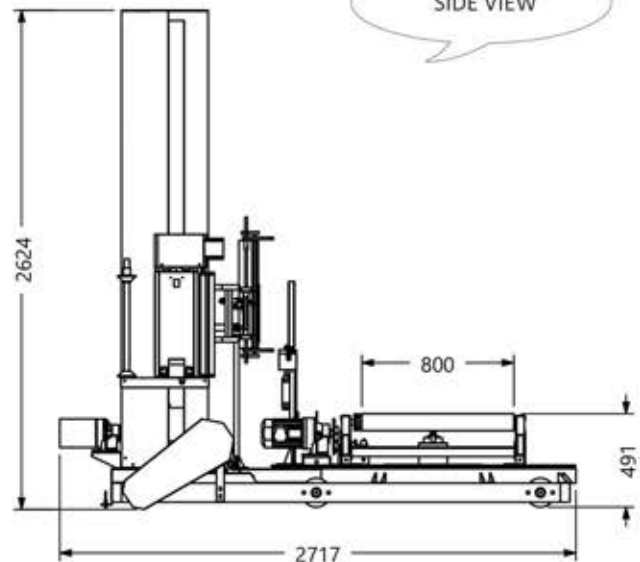

IPMA

Your One Stop Rice Processing And Solution Centre!

Technical Specification

Turntable Pallet Wrapper

Model: TPW-M-1500-PLR

ISOMETRIC VIEW

TOP VIEW

FRONT VIEW

SIDE VIEW

| Model | Power Voltage | Air Pressure | Speed of Turnplate | Film Max Height | Film Outer Diameter | Weight | Dimension(MM) (L x W x H) |
|--------------|----------------------|--------------|--------------------|-----------------|---------------------|--------|---------------------------|
| TPW-1500-PLC | 3 Phase 415V 50Hz | 4 - 6 bar | 0 - 9 r/min | 500 mm | φ200 | | 2214 x 2442 x 2486 |