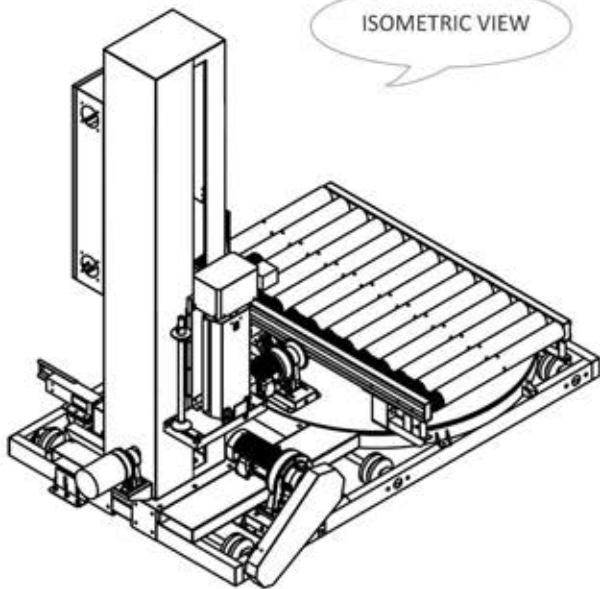

IPMA

Your One Stop Rice Processing And Solution Centre!

Technical Specification

Turntable Pallet Wrapper

Model: TPW-M-1500-PLR

ISOMETRIC VIEW

TOP VIEW

FRONT VIEW

SIDE VIEW

| Model | Power Voltage | Air Pressure | Speed of Turnplate | Film Max Height | Film Outer Diameter | Weight | Dimension(MM) (L x W x H) |
|--------------|----------------------|--------------|--------------------|-----------------|---------------------|--------|---------------------------|
| TPW-1500-PLC | 3 Phase 415V 50Hz | 4 - 6 bar | 0 - 9 r/min | 500 mm | φ200 | | 2214 x 2442 x 2486 |