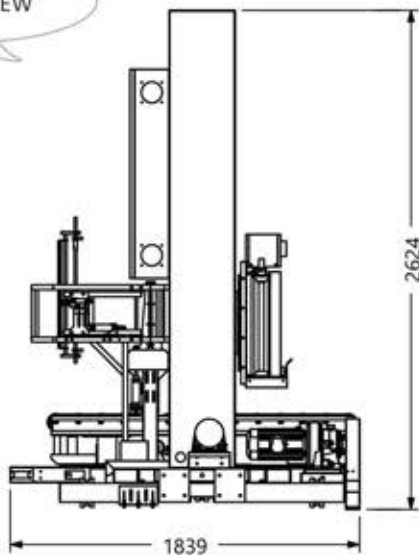

IPMA

Your One Stop Rice Processing And Solution Centre!

Technical Specification

Turntable Pallet Wrapper

Model: TPW-M-1500-PLR

ISOMETRIC VIEW

TOP VIEW

FRONT VIEW

SIDE VIEW

| Model | Power Voltage | Air Pressure | Speed of Turnplate | Film Max Height | Film Outer Diameter | Weight | Dimension(MM) (L x W x H) |
|--------------|----------------------|--------------|--------------------|-----------------|---------------------|--------|---------------------------|
| TPW-1500-PLC | 3 Phase 415V 50Hz | 4 - 6 bar | 0 - 9 r/min | 500 mm | φ200 | | 2214 x 2442 x 2486 |