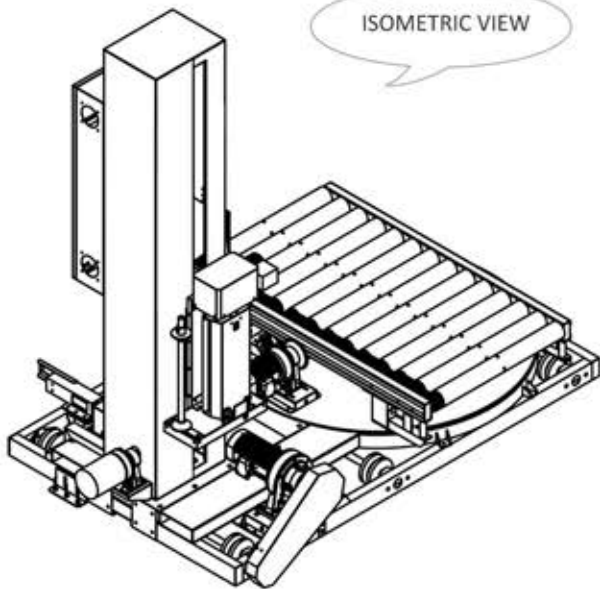

## Turntable Pallet Wrapper

Model: TPW-M-1500-PLR

ISOMETRIC VIEW

TOP VIEW

FRONT VIEW

SIDE VIEW

Model	Power Voltage	Air Pressure	Speed of Turnplate	Film Max Height	Film Outer Diameter	Weight	Dimension(MM) (L x W x H)
TPW-1500-PLC	3 Phase 415V 50Hz	4 - 6 bar	0 - 9 r/min	500 mm	φ200		2214 x 2442 x 2486