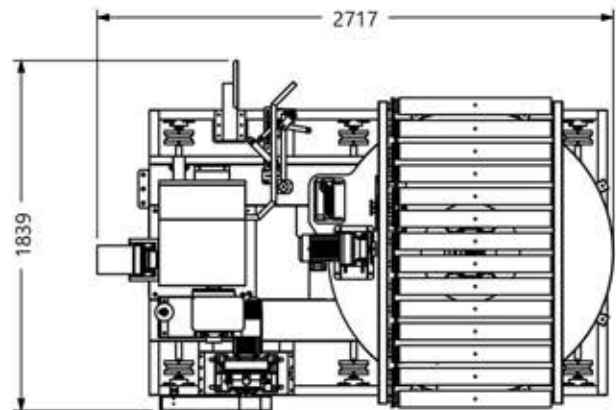

IPMA

Your One Stop Rice Processing And Solution Centre!

Technical Specification

Turntable Pallet Wrapper

Model: TPW-M-1500-PLR

ISOMETRIC VIEW

TOP VIEW

FRONT VIEW

SIDE VIEW

| Model | Power Voltage | Air Pressure | Speed of Turnplate | Film Max Height | Film Outer Diameter | Weight | Dimension(MM) (L x W x H) |
|--------------|----------------------|--------------|--------------------|-----------------|---------------------|--------|---------------------------|
| TPW-1500-PLC | 3 Phase 415V 50Hz | 4 - 6 bar | 0 - 9 r/min | 500 mm | φ200 | | 2214 x 2442 x 2486 |