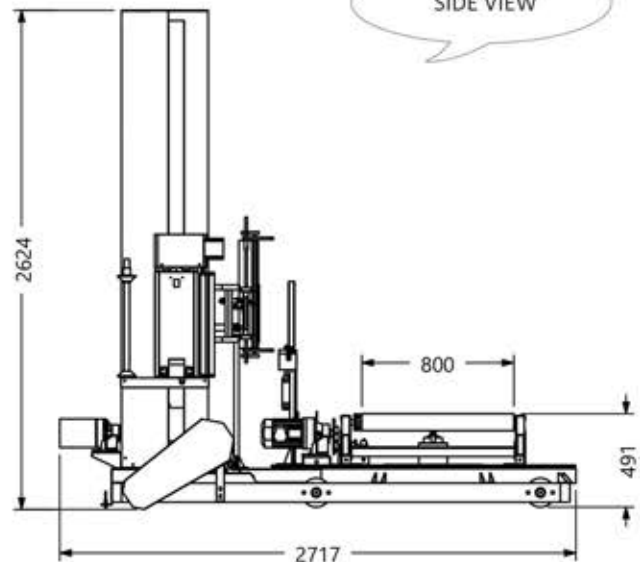

## Turntable Pallet Wrapper

Model: TPW-M-1500-PLR

ISOMETRIC VIEW

TOP VIEW

FRONT VIEW

SIDE VIEW

Model	Power Voltage	Air Pressure	Speed of Turnplate	Film Max Height	Film Outer Diameter	Weight	Dimension(MM) (L x W x H)
TPW-1500-PLC	3 Phase 415V 50Hz	4 - 6 bar	0 - 9 r/min	500 mm	φ200		2214 x 2442 x 2486