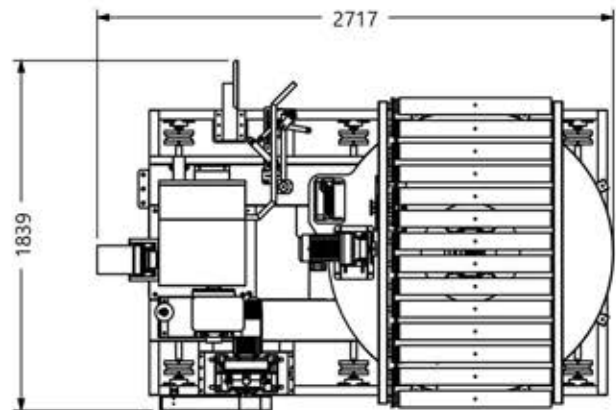

# Technical Specification

## Turntable Pallet Wrapper

Model: TPW-M-1500-PLR

ISOMETRIC VIEW

TOP VIEW

FRONT VIEW

SIDE VIEW

Model	Power Voltage	Air Pressure	Speed of Turnplate	Film Max Height	Film Outer Diameter	Weight	Dimension(MM) (L x W x H)
TPW-1500-PLC	3 Phase 415V 50Hz	4 - 6 bar	0 - 9 r/min	500 mm	φ200		2214 x 2442 x 2486