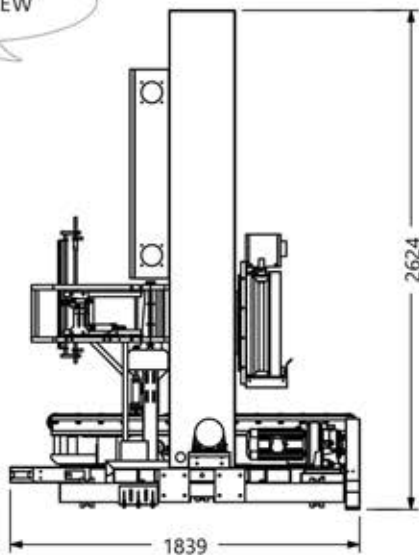

## Turntable Pallet Wrapper

Model: TPW-M-1500-PLR

ISOMETRIC VIEW

TOP VIEW

FRONT VIEW

SIDE VIEW

Model	Power Voltage	Air Pressure	Speed of Turnplate	Film Max Height	Film Outer Diameter	Weight	Dimension(MM) (L x W x H)
TPW-1500-PLC	3 Phase 415V 50Hz	4 - 6 bar	0 - 9 r/min	500 mm	φ200		2214 x 2442 x 2486