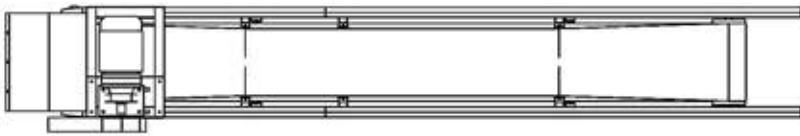

V Belt Conveyor

IPMA INDUSTRY SDN. BHD.

益马工业有限公司

198501004398 (136837-P)

Model : BC-300 / BC-400 / BC-600

TOP VIEW

ISOMETRIC VIEW

SIDE VIEW

FRONT VIEW

Belt Width

300

400

600

Belt Type

- Food Grade PVC belting

- Rubber Belt