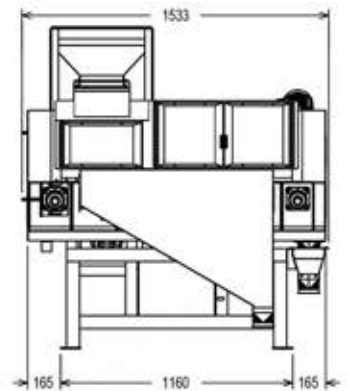

Belt Grader

IPMA INDUSTRY SDN. BHD.

益马工业有限公司

199501004398 (136837-P)

Model : BG-1600

TOP VIEW

FRONT VIEW

SIDE VIEW

Model	Belt Type	Output Capacity	Belt Width	Dimension (MM) (L x W x H)
BG-1600	Food Grade PVC belting	2 - 3 tons / hour	1000 mm	1533 x 1640 x 1600

www.ipmaindustry.com

Details provided about the properties and usability of the products are purely for information purposes and do not constitute a guarantee of these characteristics. The extent of goods delivered and services performed is determined by the subject matter of the specific contract. No liability accepted for errors or omissions.